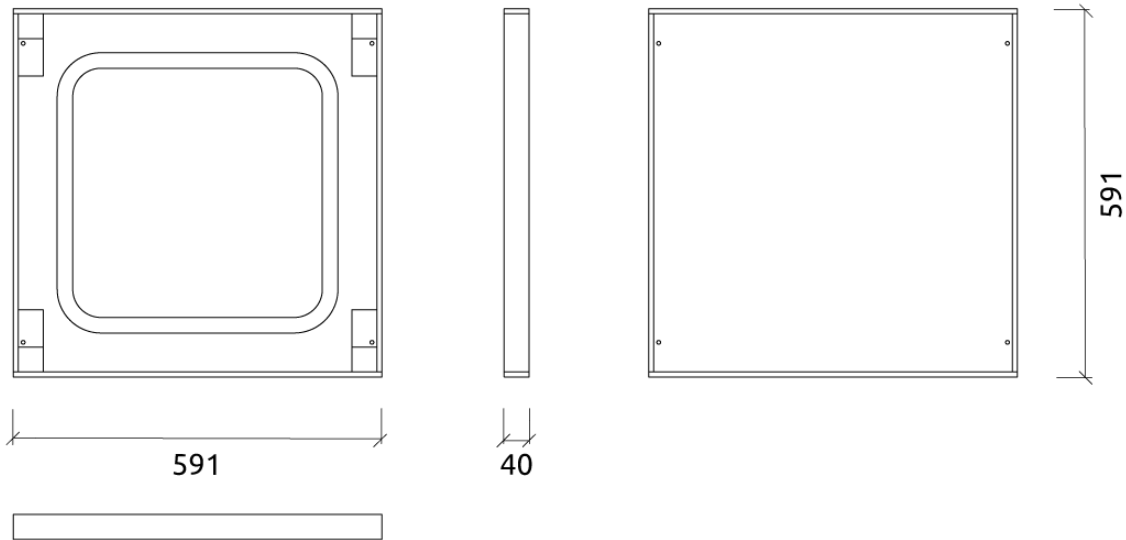

Bass Trap Core

Features

Bass Trap Core
Absorption Range: 100 Hz to 125 Hz

Purpose

- First reflection control
- RT reduction
- Extended mid-low frequency absorption
- Reducing excessive reverberation

Recommended for

- Home Cinema
- Media Room

Performance

Dimensions

Add-ons

Dimensions

FG - PP | 591x591x40mm

Weight

5.2 Kg

Box

Quantity per box: 4

Dimensions: 645x200x655mm

Volume: 0.084m³

Weight: 22.3Kg

Bass Trap Core

(FG - PP) Painted Primer Finishes

FG | (W07) Black