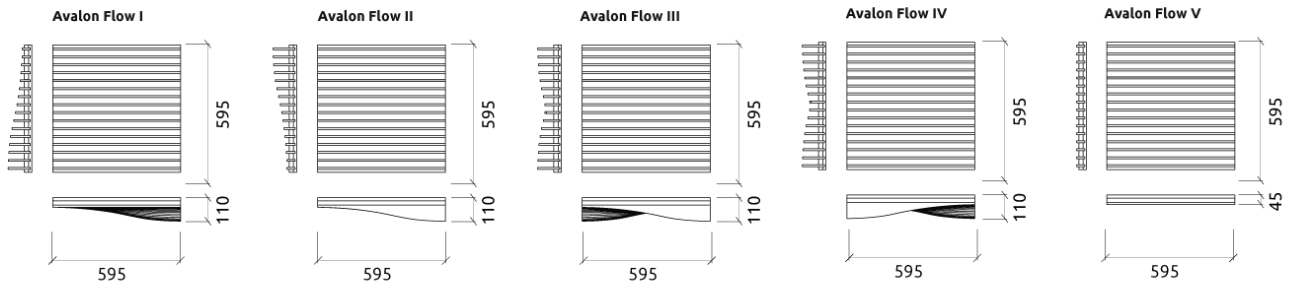

This product is available in the following Fire Rate:
FG | Furniture Grade

PRODUCT COMPOSITION:

- Avalon | Wood
- Marine grade plywood
 - Acoustic Suede fabric
 - Calibrated cell acoustic foam

Dimensions:
Avalon Flow III | 595x595x110mm

Integrated Fixing System

Performance

Add-ons

595x595x110mm | 5.4 Kg

Fabric finish

FG | (T0272) Snow White

Retail code:
10117650012721

FG | (T0273) Light Ivory