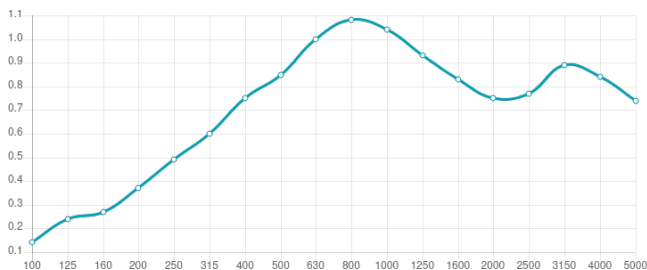

Performance