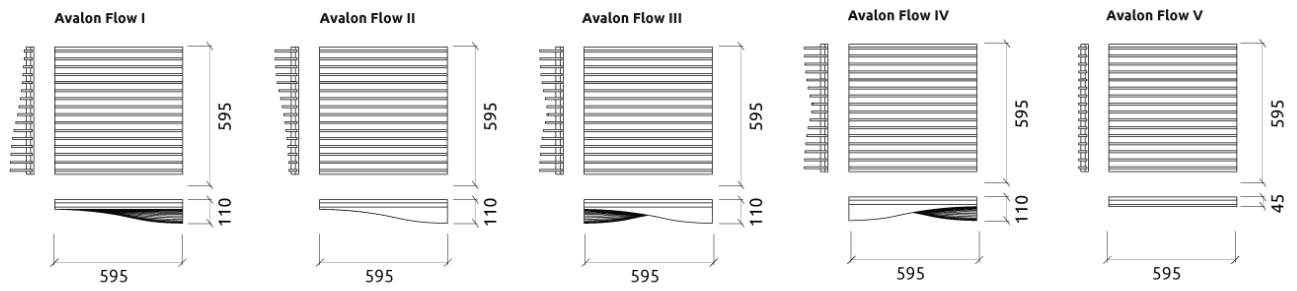

Dimensions:
Avalon Flow IV | 595x595x110mm

Integrated Fixing System

Add-ons

595x595x110mm | 5.4 Kg

Fabric finish

FG | (T0272) Snow White

Retail code:
10117650012721

FG | (T0273) Light Ivory