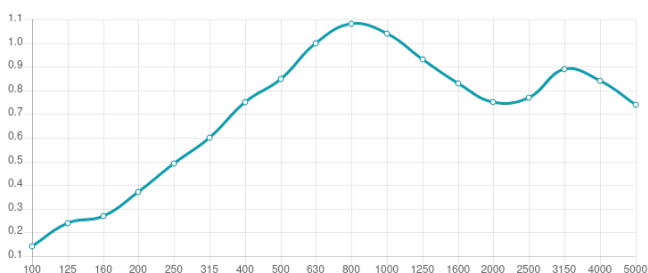

Performance

This product is available in the following Fire Rate:
FG | Furniture Grade

PRODUCT COMPOSITION:

1. Avalon | Wood
2. Marine grade plywood
   - Acoustic Suede fabric
   - Calibrated cell acoustic foam

Dimensions:
Avalon Flow IV | 595x595x110mm

Integrated Fixing System