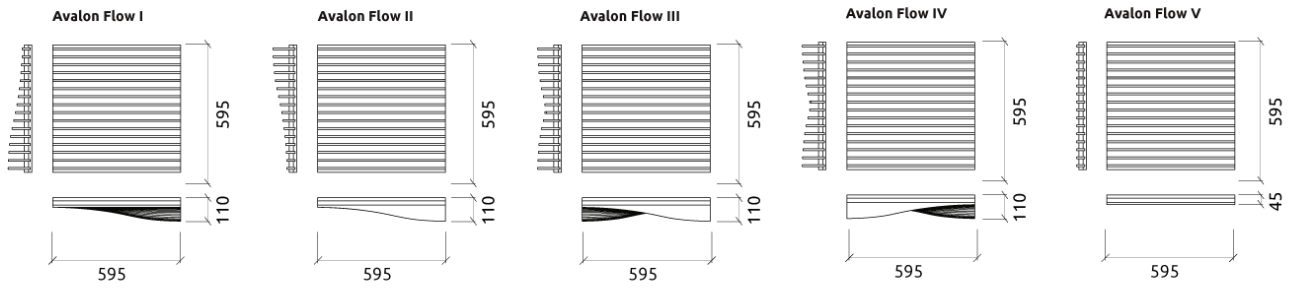

Dimensions:
Avalon Flow V | 595x595x45mm

Integrated Fixing System

Add-ons

595x595x110mm | 3.74 Kg

Fabric finish

FG | (T0272) Snow White

Retail code:
10117650012721

FG | (T0273) Light Ivory