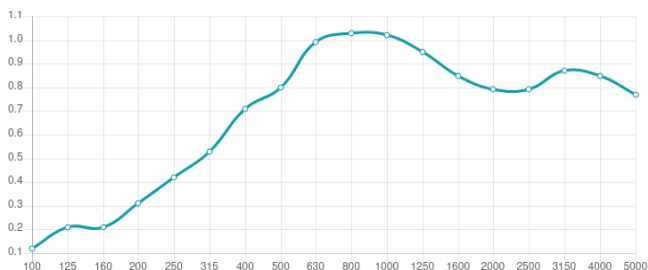

Performance

This product is available in the following Fire Rate:
FG | Furniture Grade

PRODUCT COMPOSITION:

1. Avalon | Wood
2. Marine grade plywood
   - Acoustic Suede fabric
   - Calibrated cell acoustic foam

Dimensions:
Avalon Flow V | 595x595x45mm

Integrated Fixing System