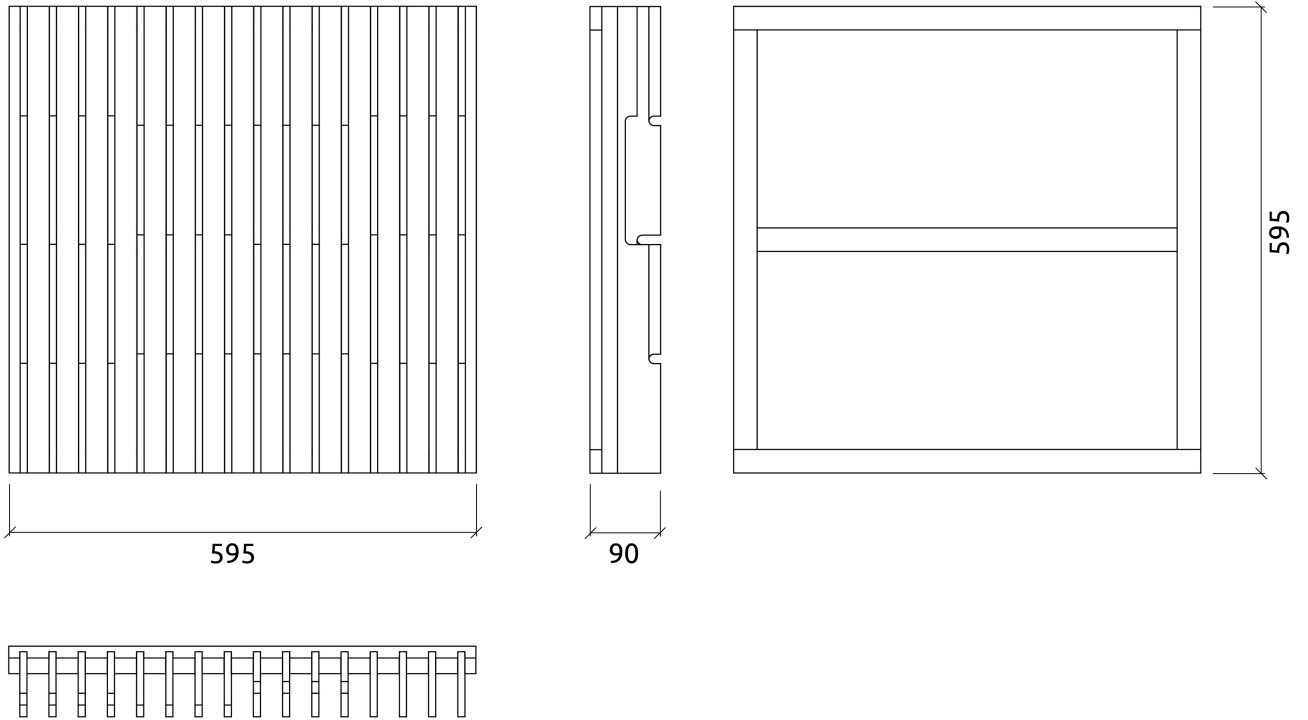

Dimensions:
Atlantis Flow | 595x595x90mm

Recommended for

- Hi-Fi Listening Room
- Living Room

Performance

Add-ons

595x595x90mm | 5.04 Kg

Wood

FG | (W15) Birch