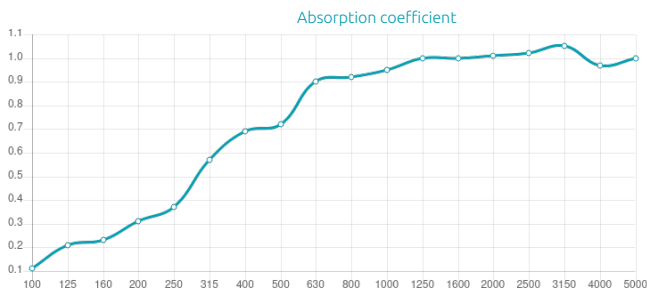

Performance