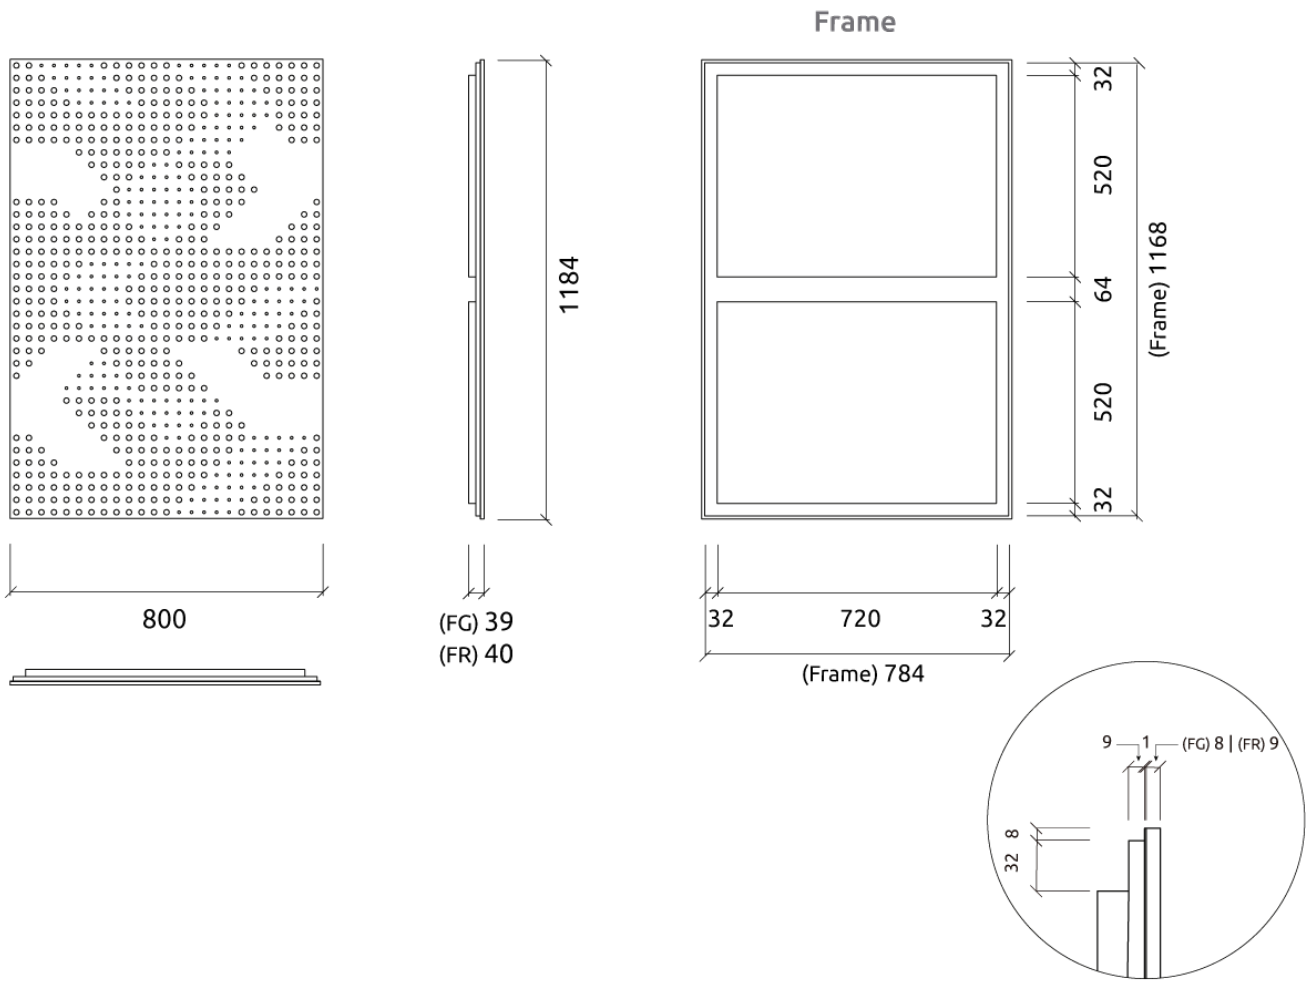

Dimensions:

- (FG) 800x1184x39mm
- (FR) 800x1184x40mm

Add-ons

FixArt Tube

FixArt Clip

M6 Screw Thread receiver - Add-on

Dimensions

FR - LW | 800x1184x40mm
 FG - LW | 800x1184x40mm
 FR - NW | 800x1184x40mm
 FG - NW | 800x1184x40mm