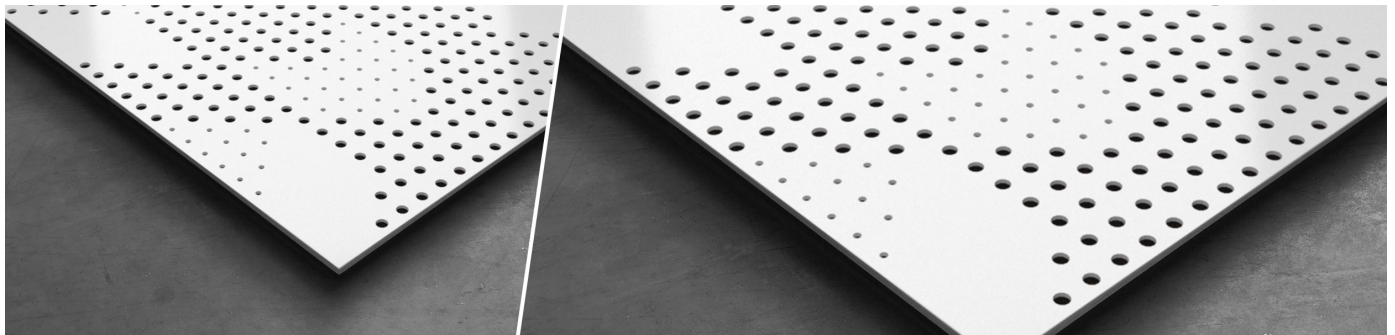

Komodo - Panelling

Komodo's striking pattern unfolds seamlessly across surfaces, creating distinctive continuous designs that fit perfectly into any environment. Besides stunning visuals, Komodo is a very efficient acoustic tool, perfect for absorbing mid-range frequencies and providing effective diffusion and scattering over a large frequency range.

Recycled PET

Features

Type:
Absorber

Absorption Range:
250 Hz to 4000 Hz

Acoustic Class:
C | (aw) = 0,7

Purpose

- RT reduction
- Flutter echo control
- Reducing excessive reverberation
- Improving speech intelligibility

Recycled PET absorption - Class 1 product according to the OEKO-TEX@ Standard 100.

This product is available in the following Fire Rates:

FG | Furniture Grade
FR | Fire Rated

PRODUCT COMPOSITION:

Komodo | Natural Wood Veneer (FG)
- Natural Wood Veneer
- Marine Grade Plywood Structural Frame
- Sound PET acoustic core - Euro Class B