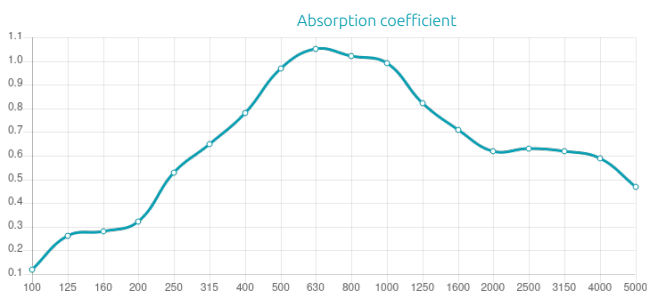

Performance

Carbon positive Natural Wood - Carefully selected wood from controlled, sustainable sources.

Recycled PET absorption - Class 1 product according to the OEKO-TEX@ Standard 100.

This product is available in the following Fire Rates:

FG | Furniture Grade
FR | Fire Rated

PRODUCT COMPOSITION:

Komodo | Natural Wood Veneer (FG)
- Natural Wood Veneer
- Marine Grade Plywood Structural Frame
- Sound PET acoustic core - Euro Class B

Komodo | Natural Wood Veneer (FR)
- Natural Wood Veneer
- Fire Retardant HMDF Structural Frame
- Sound PET Acoustic Core - Euro Class B

Komodo | Lacquered HMDF (FG)
- Lacquered HMDF
- HMDF Structural Frame
- Sound PET Acoustic Core - Euro Class B

Komodo | Lacquered Fire retardant HMDF (FR)
- Lacquered Fire Retardant HMDF
- Fire Retardant HMDF Structural Frame
- Sound PET Acoustic Core - Euro Class B

The panelling range is installed to battens that can be installed onto any type of surface. If you want to conceal the sides of the installation use [Metal Side covers](#)

Dimensions:

- (FG) 800x1184x39mm
- (FR) 800x1184x40mm