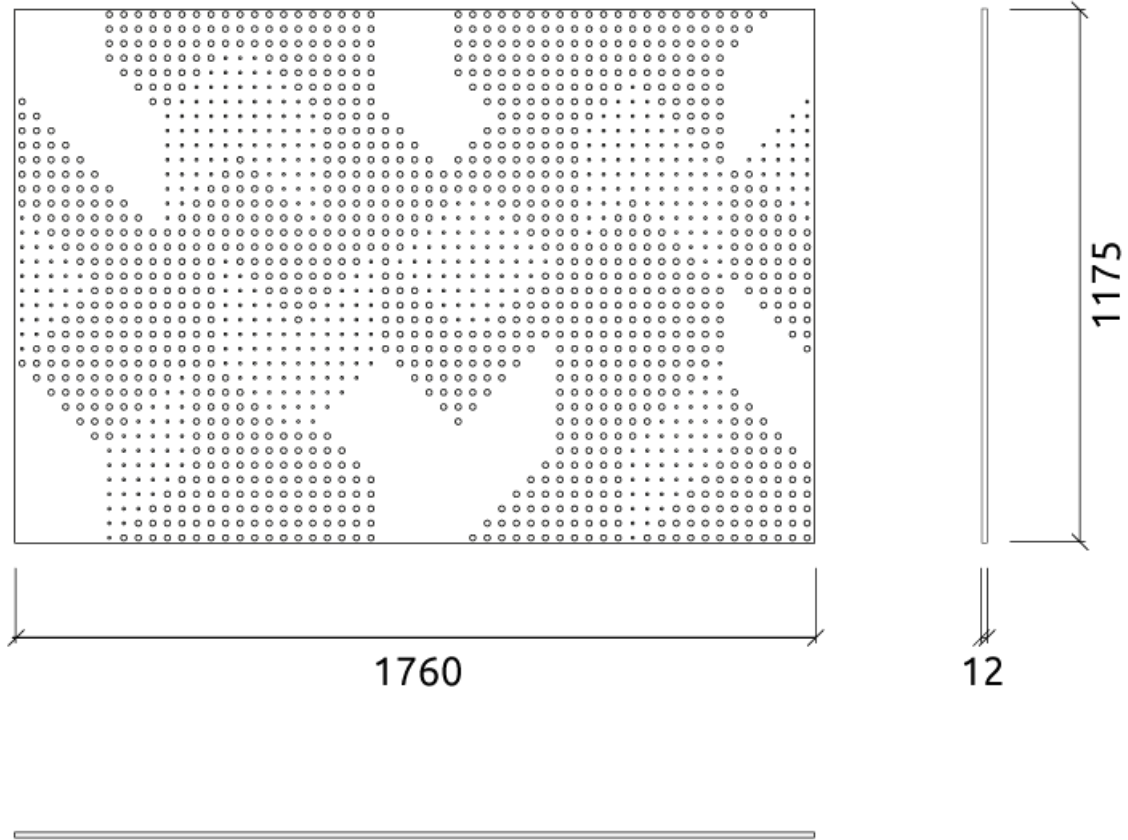

komodo - 1760x1175x12mm

Add-ons

Dimensions	Weight	Box
FR - LW 1760x1175x12mm	17.2 Kg	Quantity per box: 20
FG - LW 1760x1175x12mm	17.2 Kg	Dimensions: 2000x1300x450mm
FR - NW 1760x1175x12mm	17.2 Kg	Volume: 1.17m ³
FG - NW 1760x1175x12mm	17.2 Kg	Weight: 369.0Kg