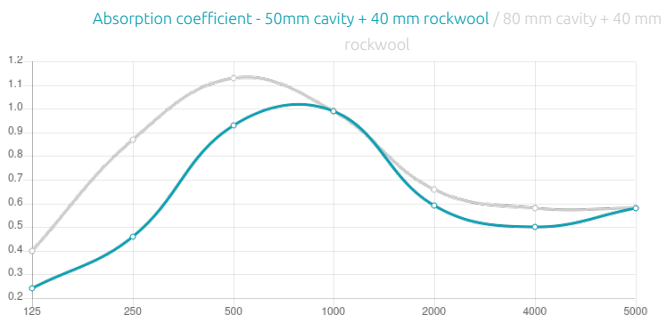

Features

Type:
Absorber

Acoustic Class:
C | (aw) = 0,7

Absorption Range:
315 Hz to 3150 Hz

Performance

This product is available in the following Fire Rates:

FG | Furniture Grade
FR | Fire Rated

PRODUCT COMPOSITION: