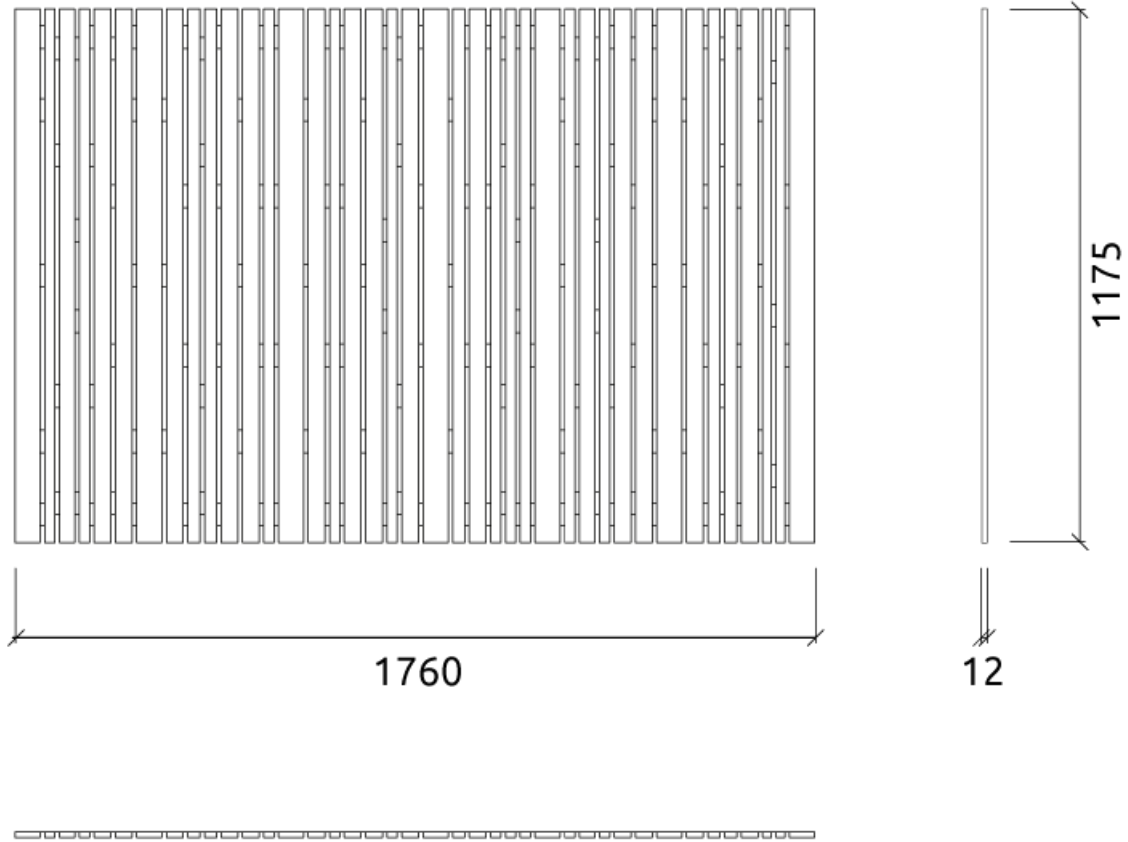

Product Dimensions:

Siena - 1760x1175x12mm

Add-ons

Dimensions

FR - LW 1760x1175x12mm	15.2 Kg
FG - LW 1760x1175x12mm	15.2 Kg
FR - NW 1760x1175x12mm	15.2 Kg
FG - NW 1760x1175x12mm	15.2 Kg

Box

Quantity per box: 20
Dimensions: 2000x1300x450mm
Volume: 1.17m³
Weight: 329.0Kg