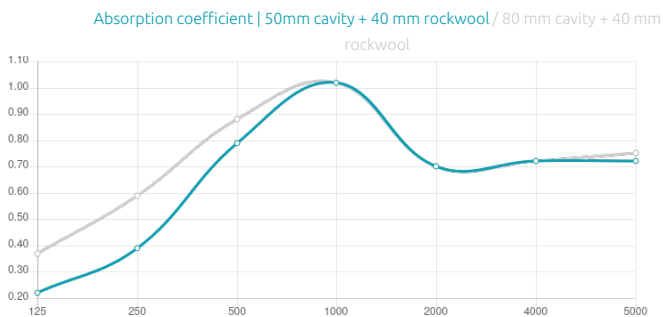

Features

Type:
Absorber

Acoustic Class:
B | (aw) = 0,85

Absorption Range:
315 Hz to 3150 Hz

Performance

This product is available in the following Fire Rates:

FG | Furniture Grade
FR | Fire Rated

PRODUCT COMPOSITION: