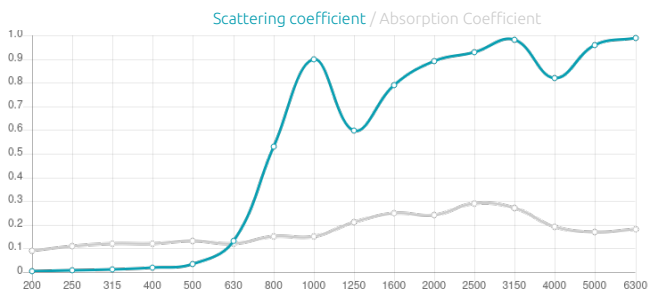

Performance

Logan Diffuser is designed using a two-dimensional QRD pattern.

This product is available in the following Fire Rate:
FR | Euroclass B s1,d0

PRODUCT COMPOSITION:

- Logan AE | Lacquered Wood Finishes (FR)
- Natural wood veneer | Lacquered HMDF
- Wood & Cement core composite

Product Dimensions:
Logan AE | 595x595x65mm

Fixing system:
This panel is installed with an integrated fixing system, hung on screws.

12Kg per Unit