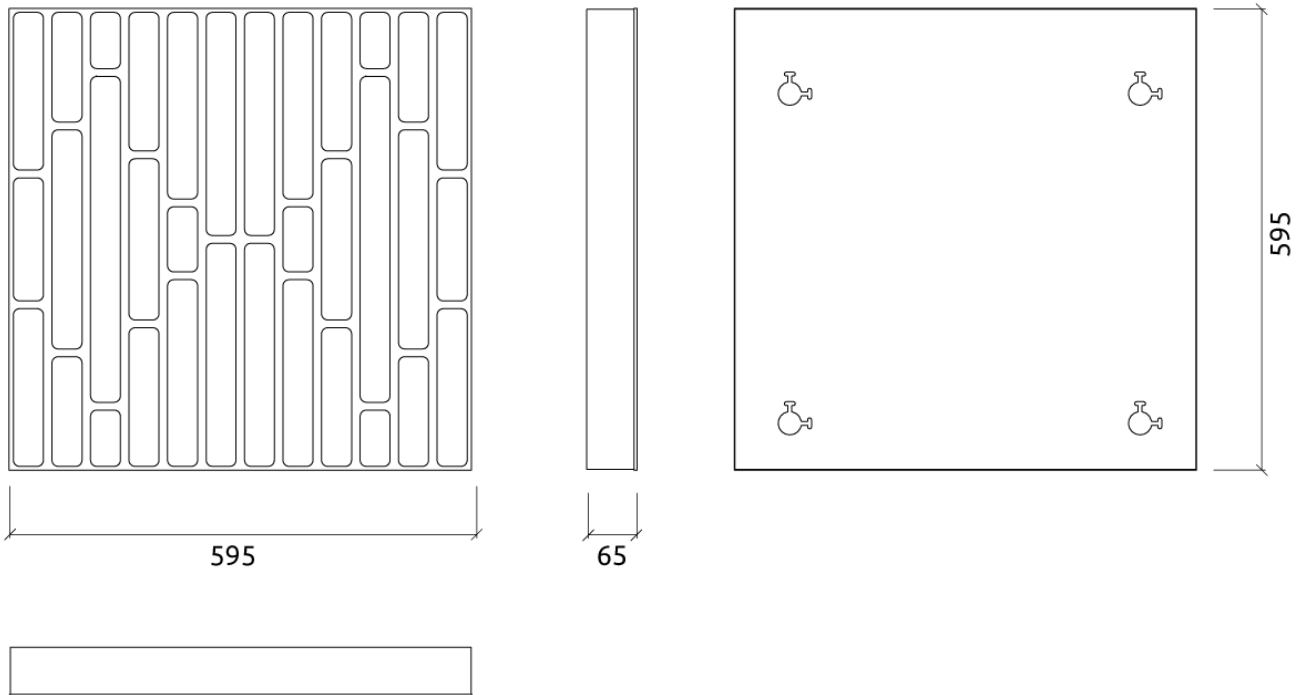

Product Dimensions:
Logan AE | 595x595x65mm

Fixing system:
This panel is installed with an integrated fixing system, hung on screws.

12Kg per Unit

Add-ons

Installation: Integrated Fixing System.

Dimensions

FR - LW 595x595x65mm	11.98 Kg
FR - NW 595x595x65mm	11.98 Kg

Weight

Box

Quantity per box: 1
Dimensions: 645x200x655mm
Volume: 0.084m³
Weight: 12.88Kg

Logan AE - Diffuser

(FR - LW) Lacquered Wood Finishes

FR | (L24) Ruby Red - White Interior