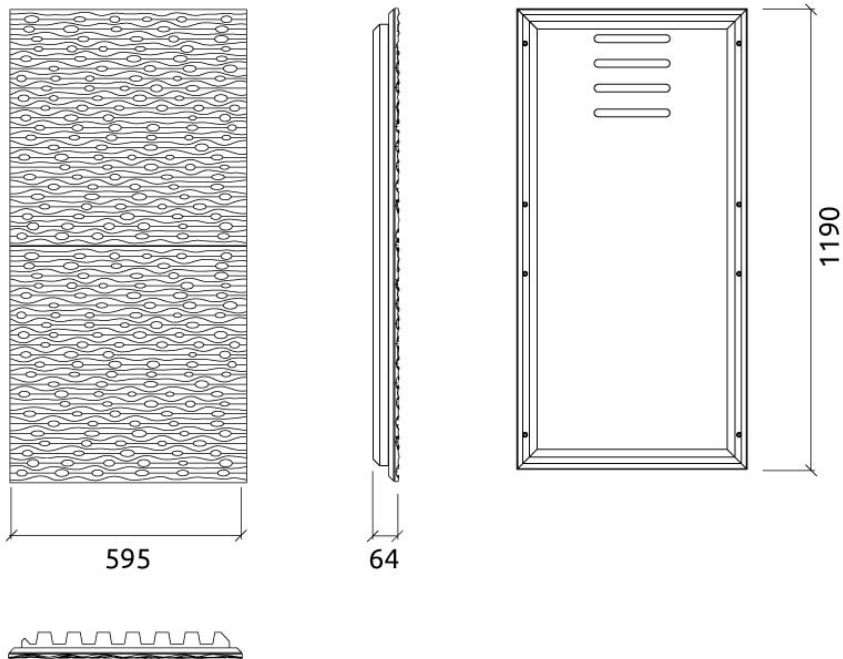

Add-ons

M6 Screw Thread receiver - Add-on

Dimensions

FG - LW | 595x1190x64mm

Weight

13.0 Kg

Box

Quantity per box: 2

Dimensions: 1235x200x665mm

Volume: 0.164m³

Weight: 29.9Kg