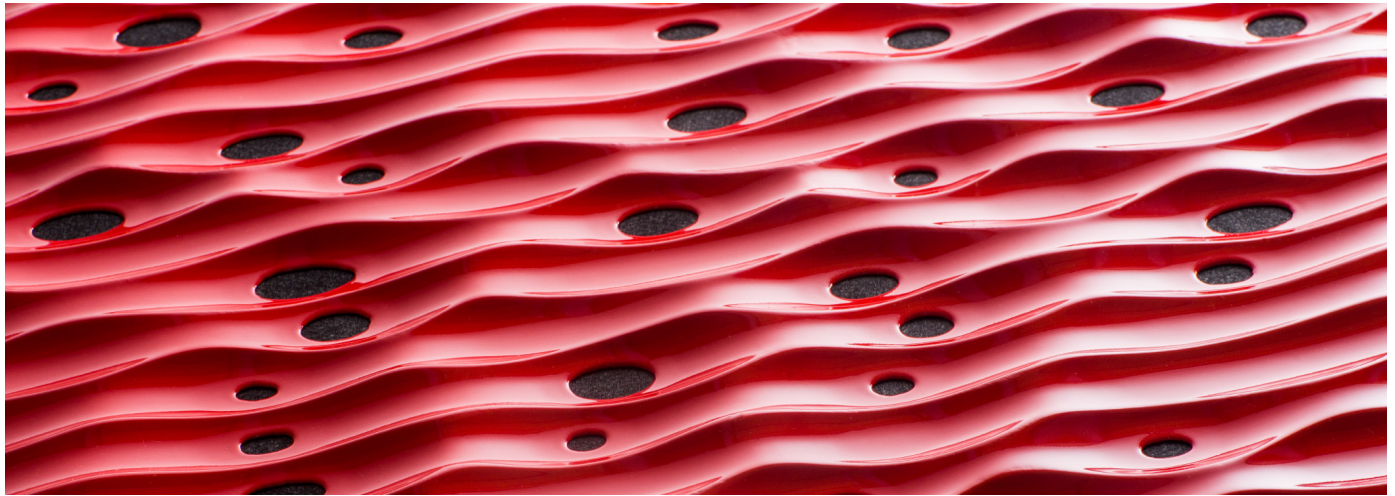

## Sahara W - Bass Trap Wall

With a peak absorption from 80 Hz to 120 Hz, the Wall Bass Trap offers an enriched acoustic experience, directly attenuating standing waves. The various front designs available for the Wall Bass Trap allow you to create artistic patterns when mounted on the walls of your home cinema or living room, completely indistinguishable from the Artnovion absorber range.

The Wall Bass Trap - 595 x 1190 - equivalent to 2 standard panels, is equipped with a weighted pistonic membrane enclosing a volume with a high performance acoustic core. This design allows for a precisely tuned, high performance absorption. Bringing you the maximum performance in as least space as possible.