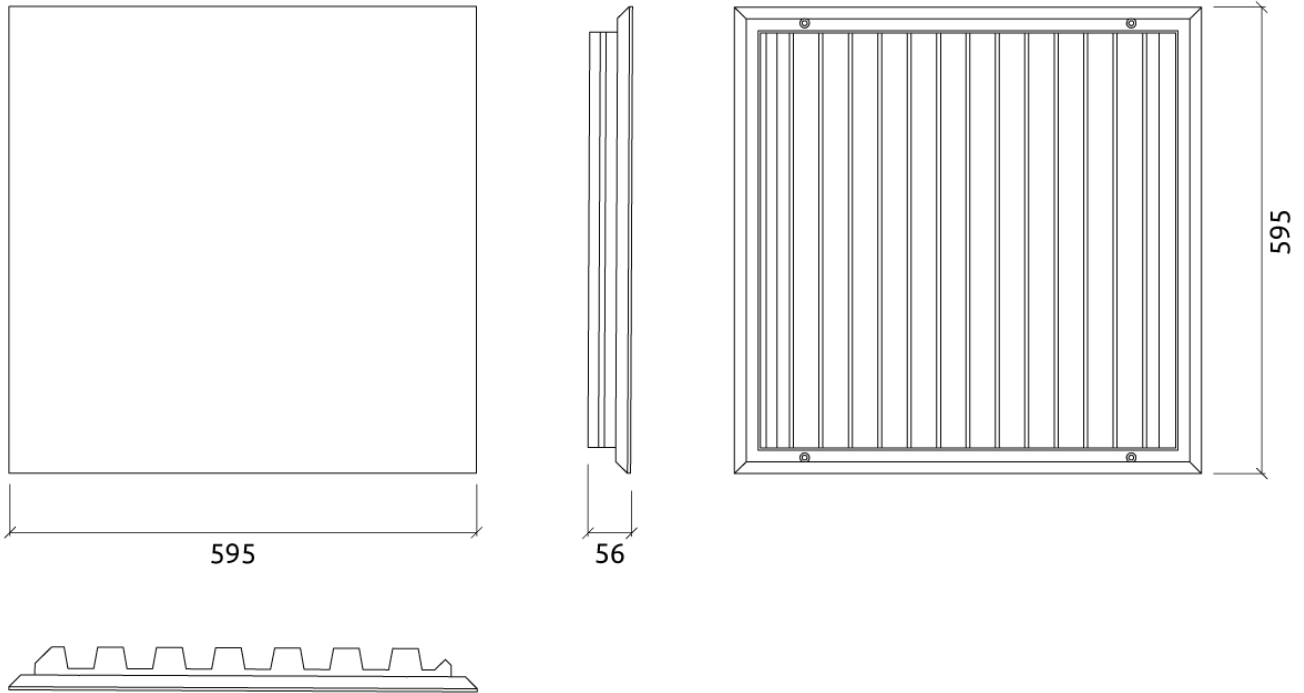

Add-ons

Disclaimer:

When using FixArt Tube on the ceiling, it is obligatory to use the FixArt Lock security device. This system guarantees a safe and precise installation.

Dimensions

FG - WF | 595x595x56mm

FG - SF | 595x595x56mm

Weight

1.3 Kg

1.08 Kg

Box

Quantity per box: 8

Dimensions: 645x405x655mm

Volume: 0.171m³

Weight: 12.25Kg