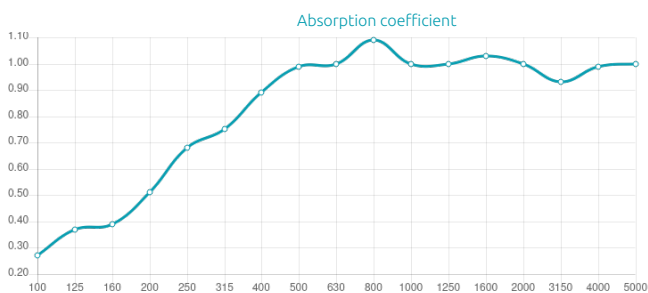

Performance