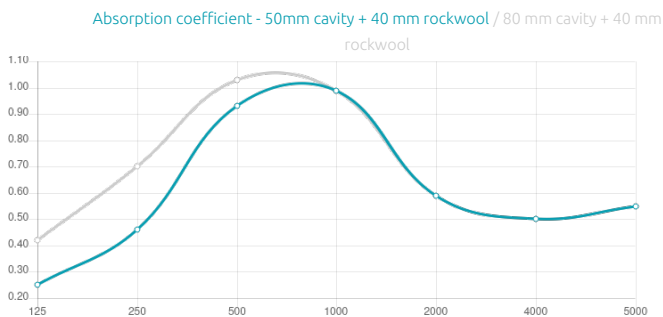

Features

Type:
Absorber

Acoustic Class:
C | (aw) = 0,7

Absorption Range:
315 Hz to 3150 Hz

Performance

This product is available in the following Fire Rates:

FG | Furniture Grade
FR | Fire Rated

PRODUCT COMPOSITION:

Product Dimensions:

Verona - 1760x1175x12mm

Add-ons

Dimensions	Weight	Box
FR - LW 1760x1175x12mm	19.0 Kg	Quantity per box: 20
FG - LW 1760x1175x12mm	19.0 Kg	Dimensions: 2000x1300x450mm
FR - NW 1760x1175x12mm	19.0 Kg	Volume: 1.17m ³
FG - NW 1760x1175x12mm	19.0 Kg	Weight: 405.0Kg