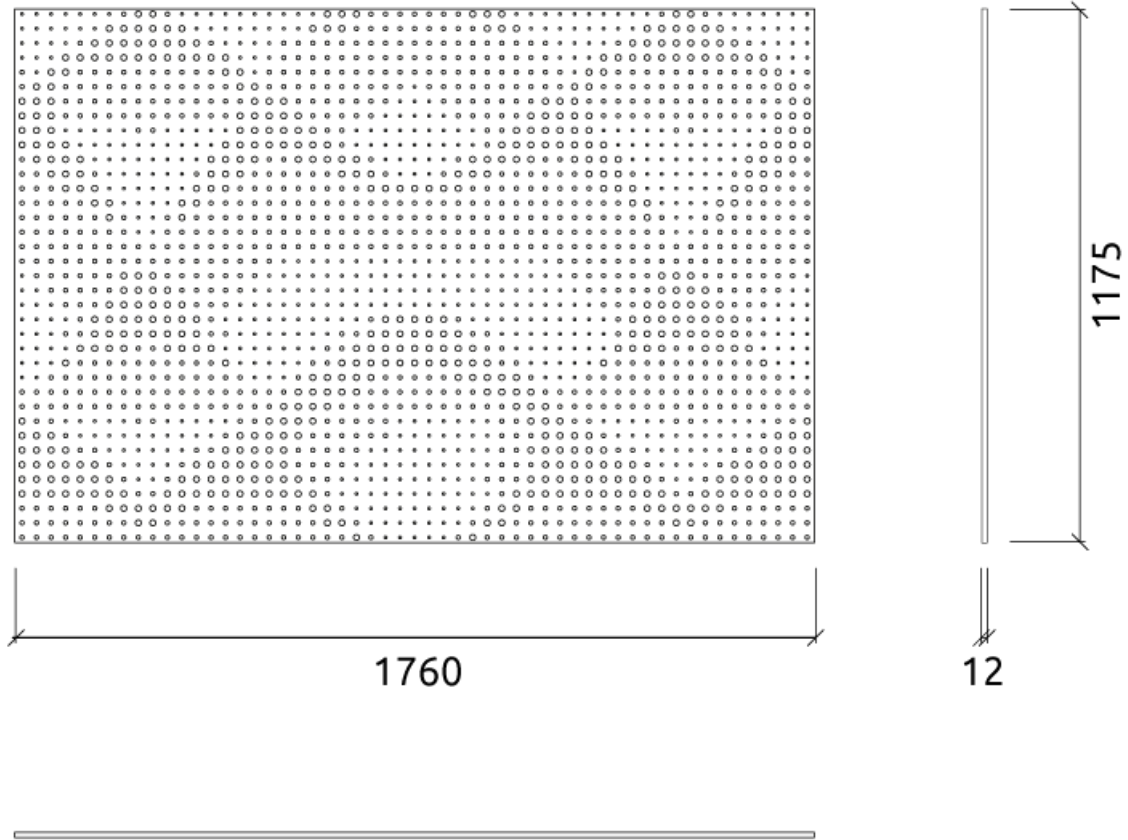

Product Dimensions:

Verona - 1760x1175x12mm

Add-ons

Dimensions	Weight	Box
FR - LW 1760x1175x12mm	19.0 Kg	Quantity per box: 20
FG - LW 1760x1175x12mm	19.0 Kg	Dimensions: 2000x1300x450mm
FR - NW 1760x1175x12mm	19.0 Kg	Volume: 1.17m ³
FG - NW 1760x1175x12mm	19.0 Kg	Weight: 405.0Kg