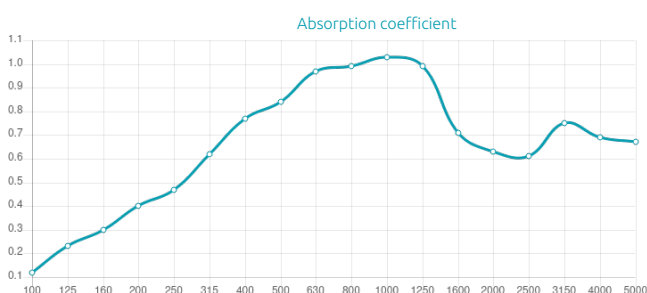

Performance

Carbon positive Natural Wood - Carefully selected wood from controlled, sustainable sources.

Recycled PET absorption - Class 1 product according to the OEKO-TEX@ Standard 100.

This product is available in the following Fire Rates:

FG | Furniture Grade
FR | Fire Rated

PRODUCT COMPOSITION:

Sahara | Lacquered Finished HMDF (FG)
- Lacquered Finished HMDF
- Marine Grade Plywood Structural Frame
- Sound PET acoustic core - Euro Class B

Sahara | Lacquered Fire Retardant HMDF (FR)
- Lacquered Finished Fire Retardant HMDF
- Fire Retardant HMDF Structural Frame
- Sound PET Acoustic Core - Euro Class B

The panelling range is installed to battens that can be installed onto any type of surface. If you want to conceal the sides of the installation use [Metal Side covers](#)

Dimensions:

FG | 800x1184x42mm
FR | 800x1184x42mm