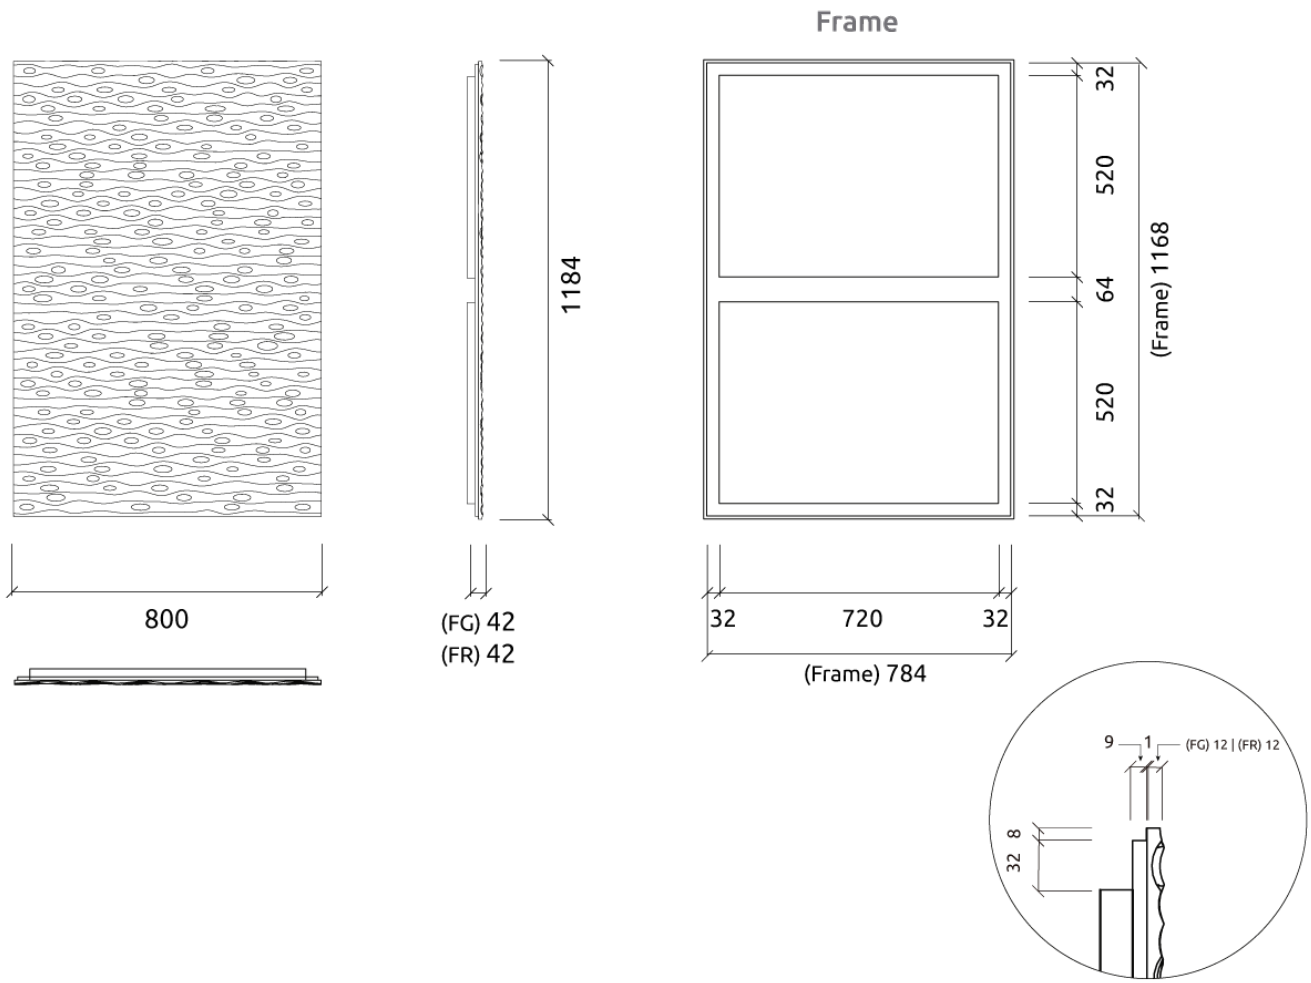

Dimensions:

FG | 800x1184x42mm
FR | 800x1184x42mm

Add-ons

FixArt Tube

FixArt Clip

M6 Screw Thread receiver - Add-on

Dimensions

FR - LW | 800x1184x42mm

Weight

8.96 Kg

FG - LW | 800x1184x42mm

8.96 Kg

Box

Quantity per box: 10

Dimensions: 1270x870x430mm

Volume: 0.475m³