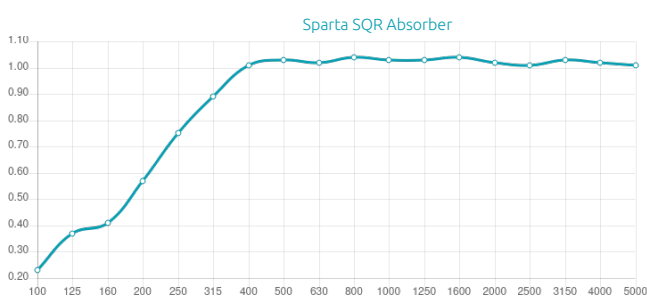

Performance

Add-ons

Installation template included.

Dimensions

FG - WF | 595x595x60mm

FG - SF | 595x595x60mm

Weight

2.58 Kg