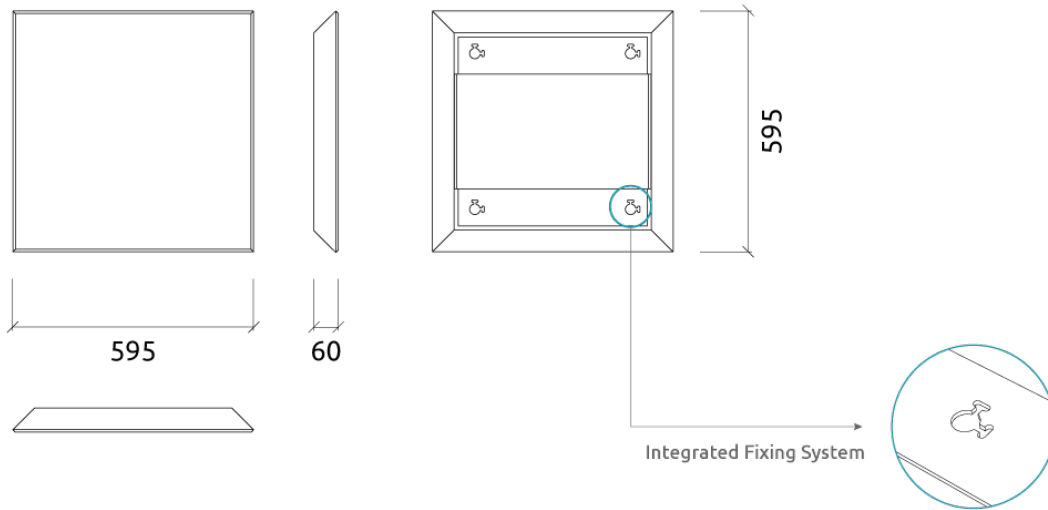

Performance

Add-ons

Installation template included.

Dimensions

FG - WF | 595x595x60mm

FG - SF | 595x595x60mm

Weight

2.58 Kg

2.58 Kg

Box

Quantity per box: 6

Dimensions: 645x405x655mm

Volume: 0.171m³

Weight: 19.35Kg

Sparta SQR - Absorber

(FG - SF) Suede Fabric Finishes