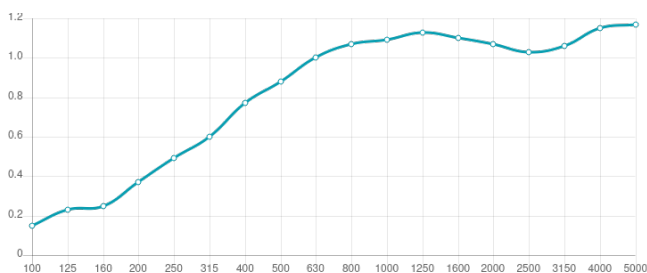

Performance

This product is available in the following Fire Rate:
FG | Furniture Grade

PRODUCT COMPOSITION:

Loa | Suede Fabric Finish (FG)
- Acoustic Suede Fabric
- Marine-grade Plywood Structural Frame
- Calibrated Cell Acoustic Foam

Loa | Weave Fabric Finish (FG) *
- Acoustic Weave Fabric
- Marine-grade Plywood Structural Frame
- Calibrated Cell Acoustic Foam

* Weave Fabric
100% Polypropylene
Certified to the EU Ecolabel
Certified to Indoor Advantage™ Gold
EN 13501-1 - Class B, s2, d0
Light Fastness - 6 (ISO 105 - B02)
Fastness to Rubbing - Wet: 4, Dry: 4 (ISO 105 - X12)
Cleaning - Vacuum regularly, wipe with a damp cloth using a proprietary upholstery shampoo/soap. For deeper cleaning use bleach or alcohol.

Dimensions:

Loa SQR - Absorber | 297x297x40mm
- Equipped with four M6 Screw Thread receiver

Integrated Fixing System

Designed to keep your walls intact, providing a sturdy alternative to glueing panels to your walls. Perfect for temporary installations, or for rented studios and rooms.