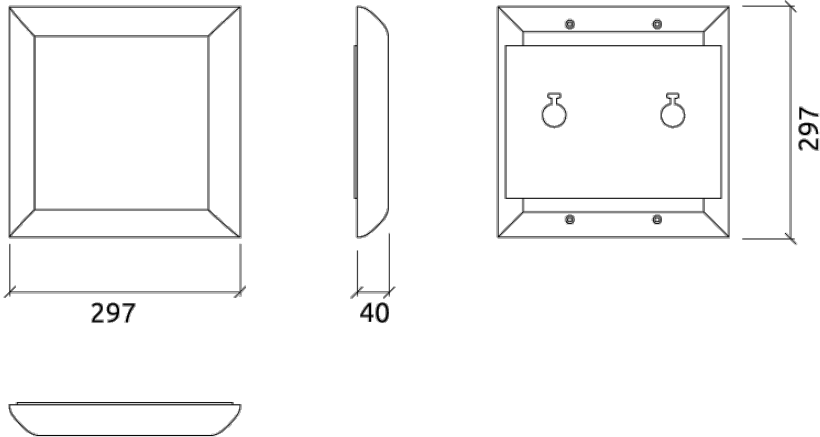

Add-ons

Disclaimer:

When using FixArt Tube on the ceiling, it is obligatory to use the FixArt Lock security device. This system guarantees a safe and precise installation.

Dimensions

FG - SF | 297x297x40mm

FG - WF | 297x297x40mm

Weight

0.6 Kg

0.7 Kg

Box

Quantity per box: 12

Dimensions: 645x405x350mm

Volume: 0.091m³

Weight: 9.14Kg