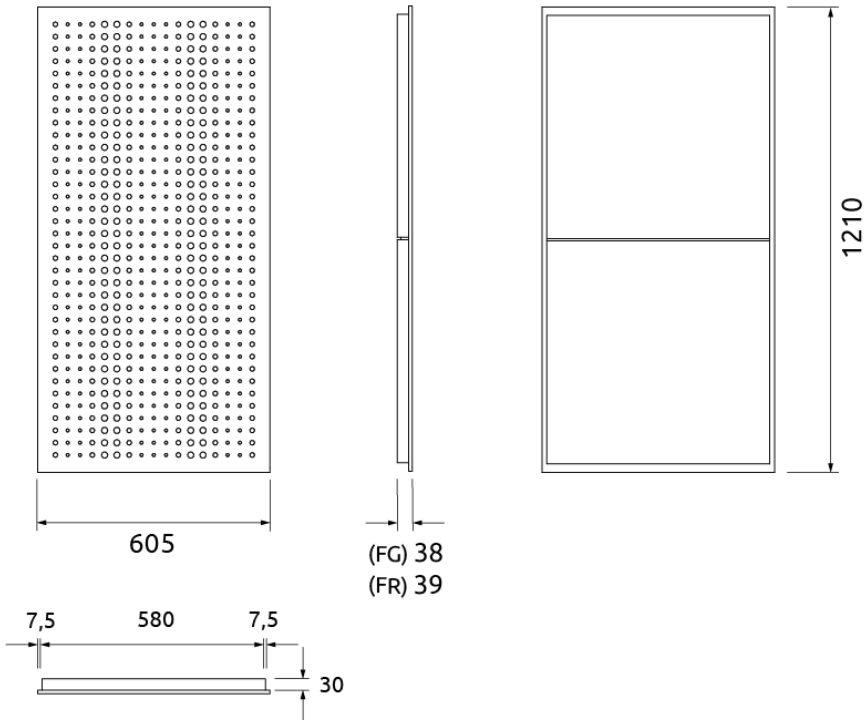

Performance

Add-ons

Dimensions

FR - LW 605x1210x38mm	5.66 Kg
FG - LW 605x1210x38mm	5.66 Kg
FR - NW 605x1210x38mm	5.66 Kg
FG - NW 605x1210x38mm	5.66 Kg

Weight

Box

Quantity per box: 5
Dimensions: 1250x200x665mm
Volume: 0.166m ³
Weight: 32.6Kg