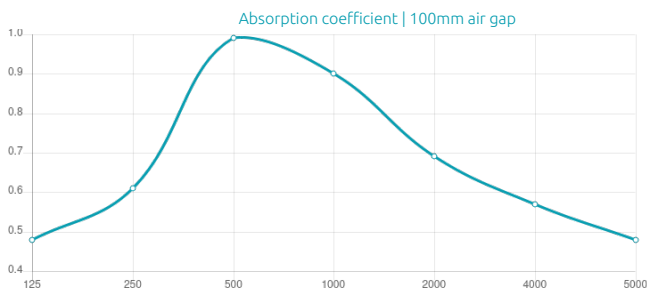

Features

Type:
Absorber

Absorption Range:
350 Hz to 3150 Hz

Acoustic Class:
C | $\alpha_w = 0,7$

Purpose

- RT Reduction
- Improving speech intelligibility
- High frequency absorption

Recommended for

- Office
- Hospitality
- Public Spaces
- Conference Room
- Auditorium

Performance

Add-ons

Dimensions

FR - LW 605x1210x38mm	5.66 Kg
FG - LW 605x1210x38mm	5.66 Kg
FR - NW 605x1210x38mm	5.66 Kg
FG - NW 605x1210x38mm	5.66 Kg

Weight

Box

Quantity per box: 5
Dimensions: 1250x200x665mm
Volume: 0.166m ³
Weight: 32.6Kg