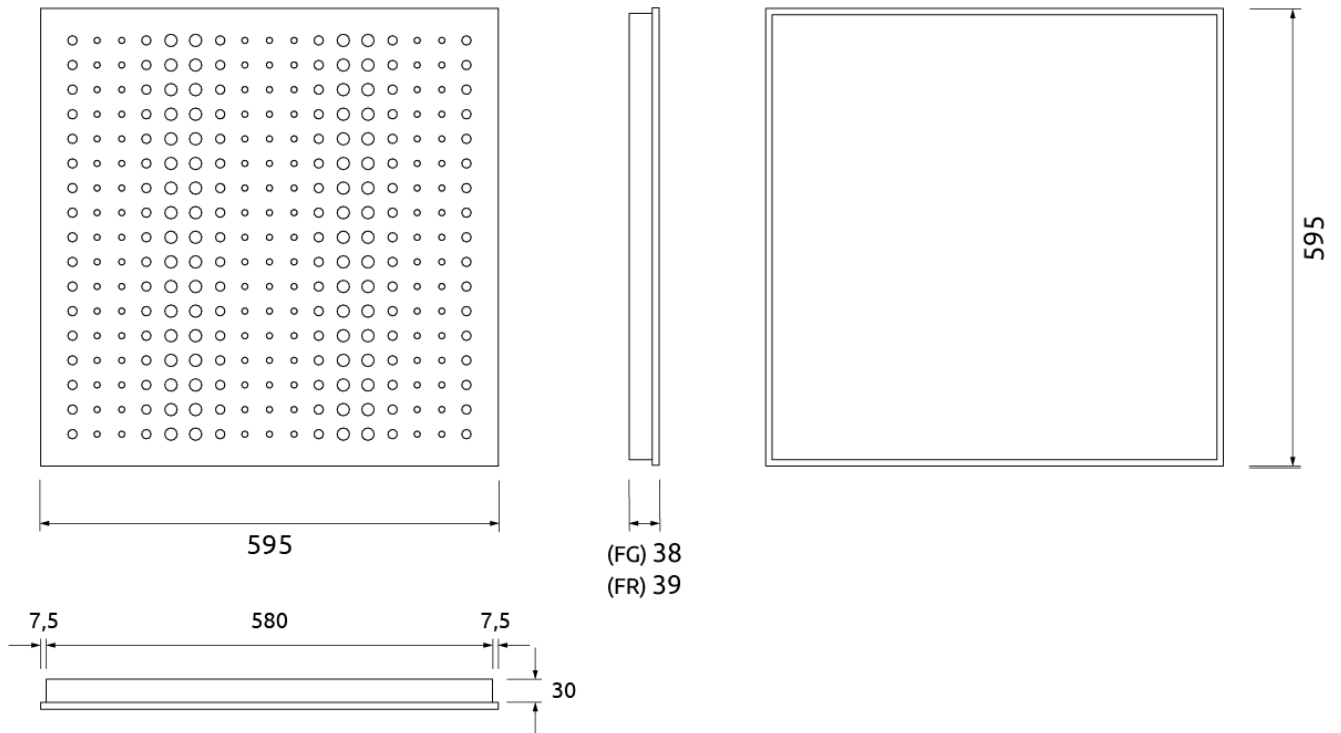

Performance

Add-ons

Dimensions	Weight	Box
FR - LW 595x595x38mm	2.6 Kg	Quantity per box: 5
FG - LW 595x595x38mm	2.6 Kg	Dimensions: 645x200x655mm
FR - NW 595x595x38mm	2.6 Kg	Volume: 0.084m ³
FG - NW 595x595x38mm	2.6 Kg	Weight: 16.5Kg