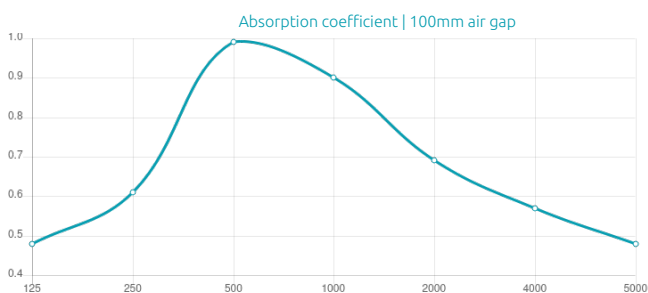

Features

Type:
Absorber

Absorption Range:
350 Hz to 3150 Hz

Acoustic Class:
C | $(\alpha_w) = 0,7$

Purpose

- RT Reduction
- Improving speech intelligibility
- High frequency absorption

Recommended for

- Office
- Hospitality
- Public Spaces
- Conference Room
- Auditorium

Performance

Add-ons

Dimensions	Weight	Box
FR - LW 595x595x38mm	2.6 Kg	Quantity per box: 5
FG - LW 595x595x38mm	2.6 Kg	Dimensions: 645x200x655mm
FR - NW 595x595x38mm	2.6 Kg	Volume: 0.084m ³
FG - NW 595x595x38mm	2.6 Kg	Weight: 16.5Kg