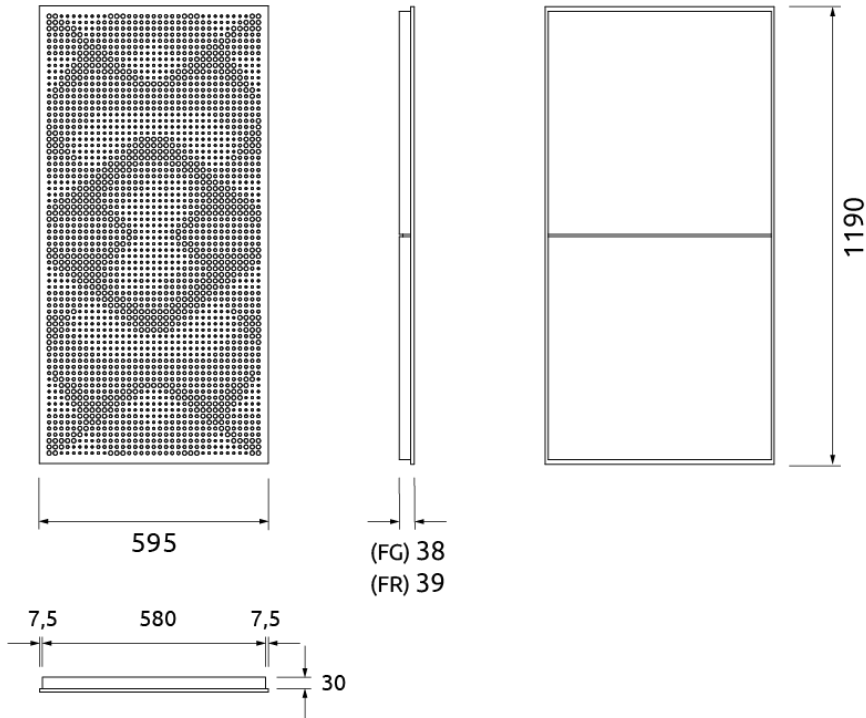

Add-ons

Dimensions

FR - LW | 595x1190x38mm
FG - LW | 595x1190x38mm
FR - NW | 595x1190x38mm
FG - NW | 595x1190x38mm

Weight

6.0 Kg
6.0 Kg
6.0 Kg
6.0 Kg

Box

Quantity per box: 5
Dimensions: 1250x200x655mm
Volume: 0.164m³
Weight: 42.75Kg