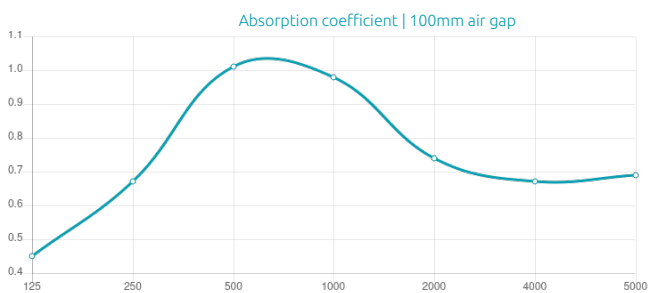

Merida RCT - Ceiling Tile

The refurbished Artnovion ceiling tile range is the perfect acoustic solution to apply on any T-frame grid system. This product line features adapted versions of the panel designs you love, all fully compatible with public building regulations and available in 4 different sizes – two for metric sized (M) and two for imperial sized (I) grid structures. Our ceiling tiles provide a simple, fast installation procedure in multiple environments such as shopping centers, offices, clinics and waiting rooms.

Features

Type:
Absorber

Absorption Range:
350 Hz to 3150 Hz

Acoustic Class:
C | $\alpha_w = 0,7$

Purpose

- RT Reduction
- Improving speech intelligibility
- High frequency absorption

Recommended for

- Office
- Hospitality
- Public Spaces
- Conference Room
- Auditorium

Performance