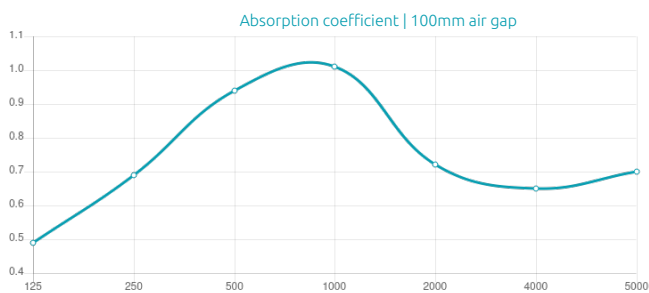

Features

Type:
Absorber

Absorption Range:
350 Hz to 3150 Hz

Acoustic Class:
C | $\alpha_w = 0,7$

Purpose

- RT Reduction
- Improving speech intelligibility
- High frequency absorption

Recommended for

- Office
- Hospitality
- Public Spaces
- Conference Room
- Auditorium

Performance

Add-ons

| Dimensions | Weight | Box |
|-------------------------|--------|-----------------------------|
| FR - LW 605x1210x38mm | 6.4 Kg | Quantity per box: 5 |
| FG - LW 605x1210x38mm | 6.4 Kg | Dimensions: 1250x200x665mm |
| FR - NW 605x1210x38mm | 6.4 Kg | Volume: 0.166m ³ |
| FG - NW 605x1210x38mm | 6.4 Kg | Weight: 44.5Kg |