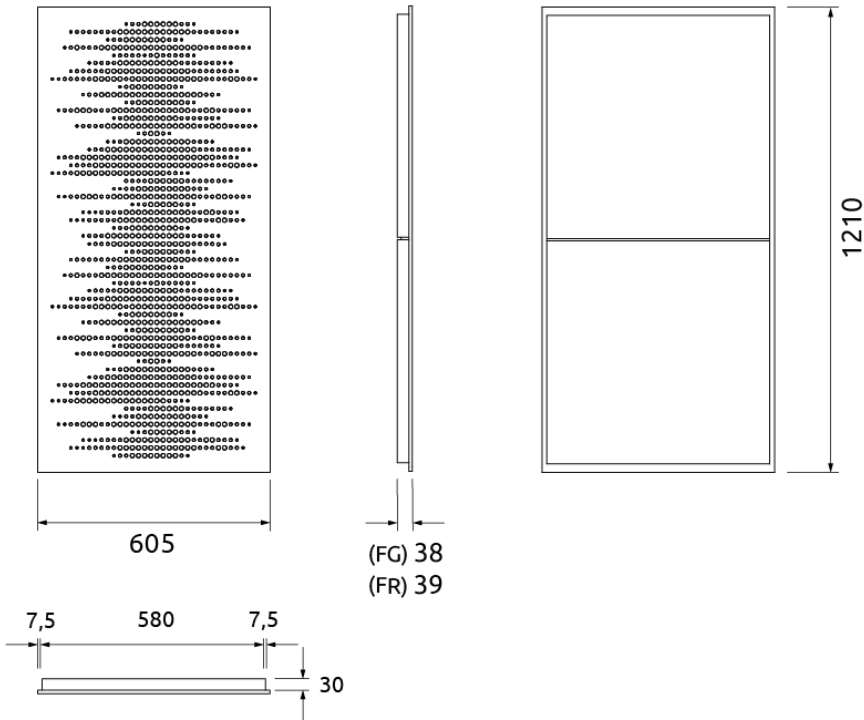

Performance

Add-ons

| Dimensions | Weight | Box |
|-------------------------|--------|-----------------------------|
| FR - LW 605x1210x38mm | 6.4 Kg | Quantity per box: 5 |
| FG - LW 605x1210x38mm | 6.4 Kg | Dimensions: 1250x200x665mm |
| FR - NW 605x1210x38mm | 6.4 Kg | Volume: 0.166m ³ |
| FG - NW 605x1210x38mm | 6.4 Kg | Weight: 44.5Kg |