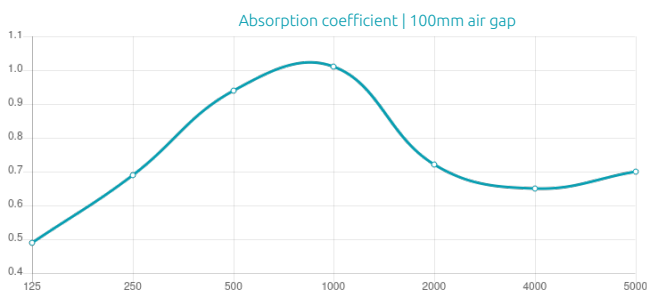

Features

Type:
Absorber

Absorption Range:
350 Hz to 3150 Hz

Acoustic Class:
C | $\alpha_w = 0,7$

Purpose

- RT Reduction
- Improving speech intelligibility
- High frequency absorption

Recommended for

- Office
- Hospitality
- Public Spaces
- Conference Room
- Auditorium

Performance

Add-ons

Dimensions	Weight	Box
FR - LW 605x605x38mm	3.0 Kg	Quantity per box: 5
FG - LW 605x605x38mm	3.0 Kg	Dimensions: 645x200x655mm
FR - NW 605x605x38mm	3.0 Kg	Volume: 0.084m ³
FG - NW 605x605x38mm	3.0 Kg	Weight: 18.5Kg