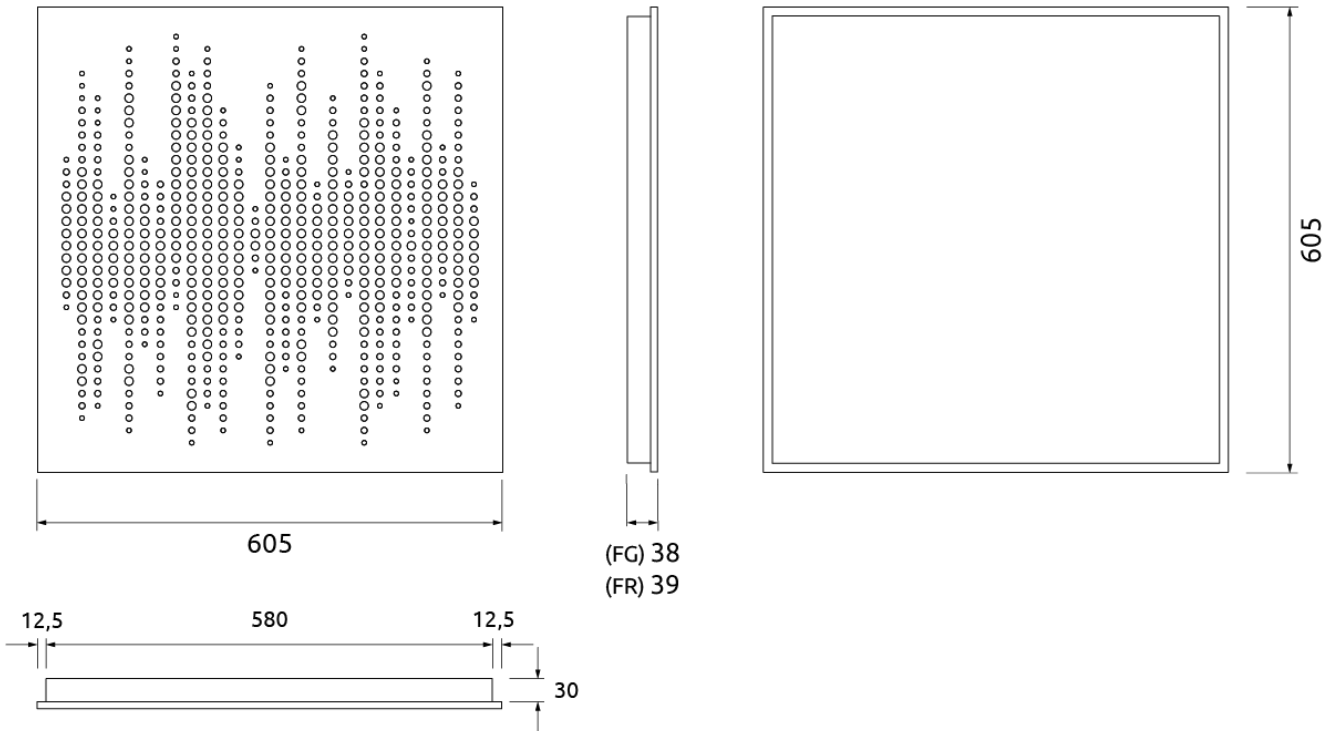

Performance

Add-ons

Dimensions	Weight	Box
FR - LW 605x605x38mm	3.0 Kg	Quantity per box: 5
FG - LW 605x605x38mm	3.0 Kg	Dimensions: 645x200x655mm
FR - NW 605x605x38mm	3.0 Kg	Volume: 0.084m ³
FG - NW 605x605x38mm	3.0 Kg	Weight: 18.5Kg