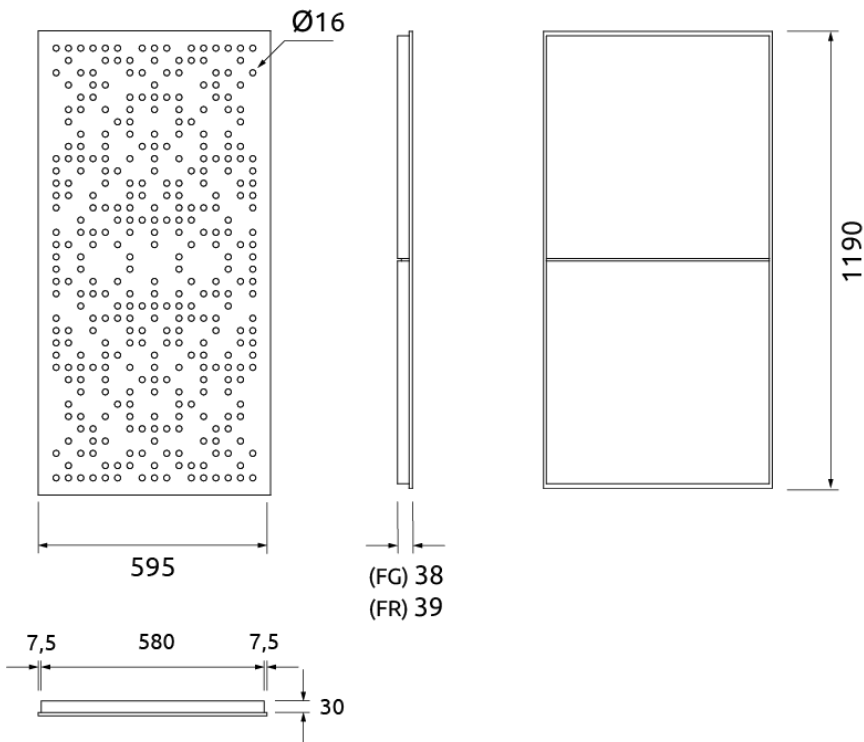

Performance

Add-ons

Dimensions

FR - LW | 595x1190x38mm
FG - LW | 595x1190x38mm
FR - NW | 595x1190x38mm
FG - NW | 595x1190x38mm

Weight

6.0 Kg
6.0 Kg
6.0 Kg
6.0 Kg

Box

Quantity per box: 5
Dimensions: 1250x200x665mm
Volume: 0.166m³
Weight: 42.75Kg