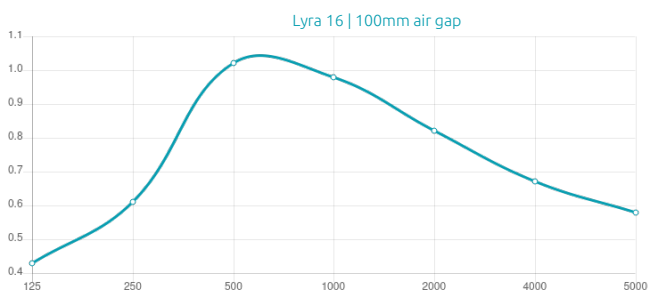

Features

Type:
Absorber

Absorption Range:
350 Hz to 3150 Hz

Acoustic Class:
C | $\alpha_w = 0,7$

Purpose

- RT Reduction
- Improving speech intelligibility
- High frequency absorption

Recommended for

- Office
- Hospitality
- Public Spaces
- Conference Room
- Auditorium

Performance

Add-ons

Dimensions

FR - LW | 595x1190x38mm
FG - LW | 595x1190x38mm
FR - NW | 595x1190x38mm
FG - NW | 595x1190x38mm

Weight

6.0 Kg
6.0 Kg
6.0 Kg
6.0 Kg

Box

Quantity per box: 5
Dimensions: 1250x200x665mm
Volume: 0.166m³
Weight: 42.75Kg