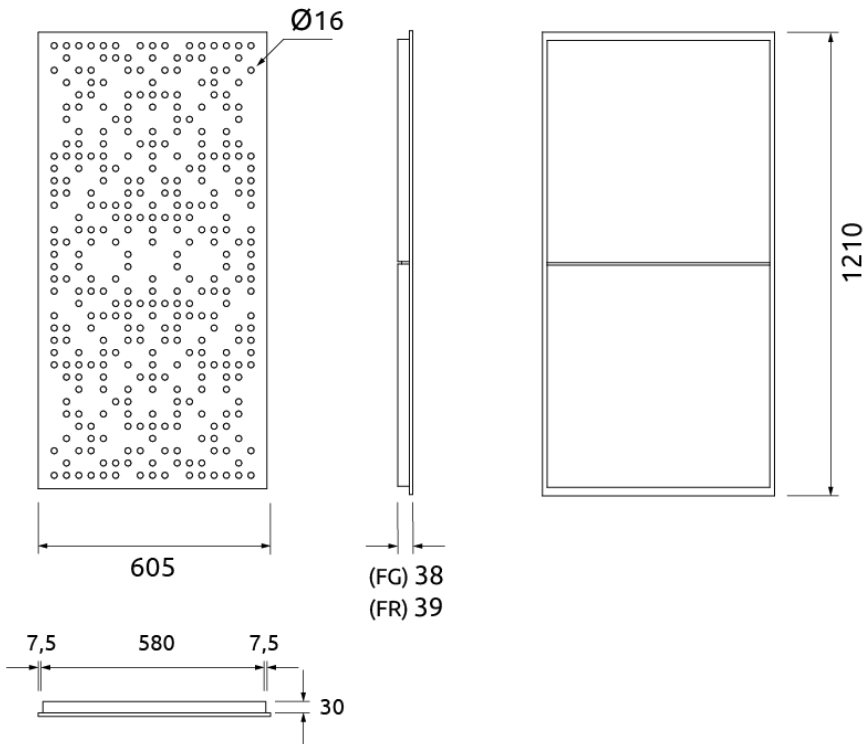

Performance

Add-ons

Dimensions

FR - LW | 605x1210x38mm
FG - LW | 605x1210x38mm
FR - NW | 605x1210x38mm
FG - NW | 605x1210x38mm

Weight

6.4 Kg
6.4 Kg
6.4 Kg
6.4 Kg

Box

Quantity per box: 5
Dimensions: 1250x200x665mm
Volume: 0.166m³
Weight: 44.5Kg