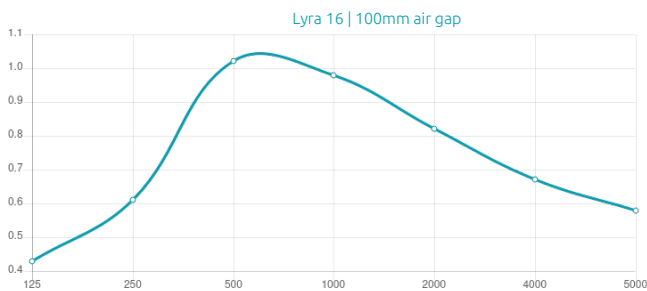

Features

Type:
Absorber

Absorption Range:
350 Hz to 3150 Hz

Acoustic Class:
C | $\alpha_w = 0,7$

Purpose

- RT Reduction
- Improving speech intelligibility
- High frequency absorption

Recommended for

- Office
- Hospitality
- Public Spaces
- Conference Room
- Auditorium

Performance

Add-ons

Dimensions

FR - LW | 605x1210x38mm
FG - LW | 605x1210x38mm
FR - NW | 605x1210x38mm
FG - NW | 605x1210x38mm

Weight

6.4 Kg
6.4 Kg
6.4 Kg
6.4 Kg

Box

Quantity per box: 5
Dimensions: 1250x200x665mm
Volume: 0.166m³
Weight: 44.5Kg