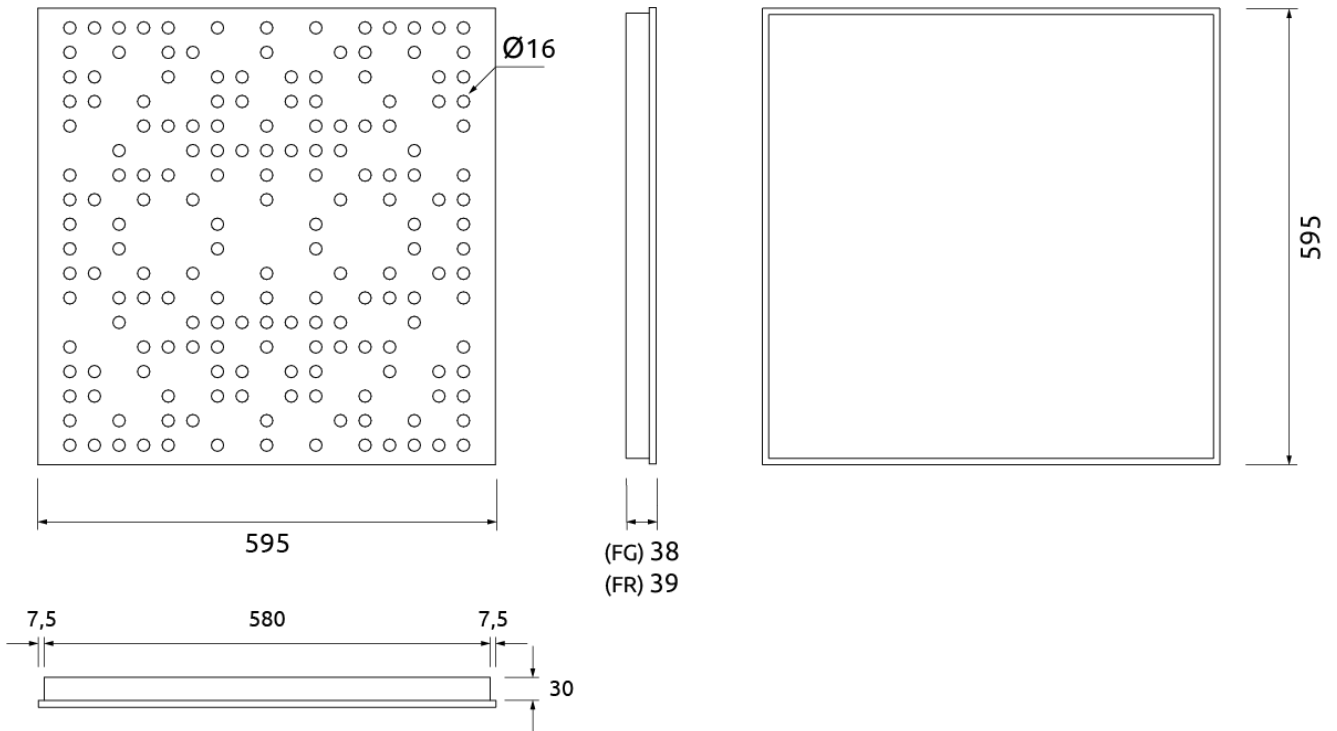

Add-ons

Dimensions

FR - LW | 595x595x38mm
FG - LW | 595x595x38mm
FR - NW | 595x595x38mm
FG - NW | 595x595x38mm

Weight

2.9 Kg
2.9 Kg
2.9 Kg
2.9 Kg

Box

Quantity per box: 5
Dimensions: 645x200x655mm
Volume: 0.084m³
Weight: 17.5Kg