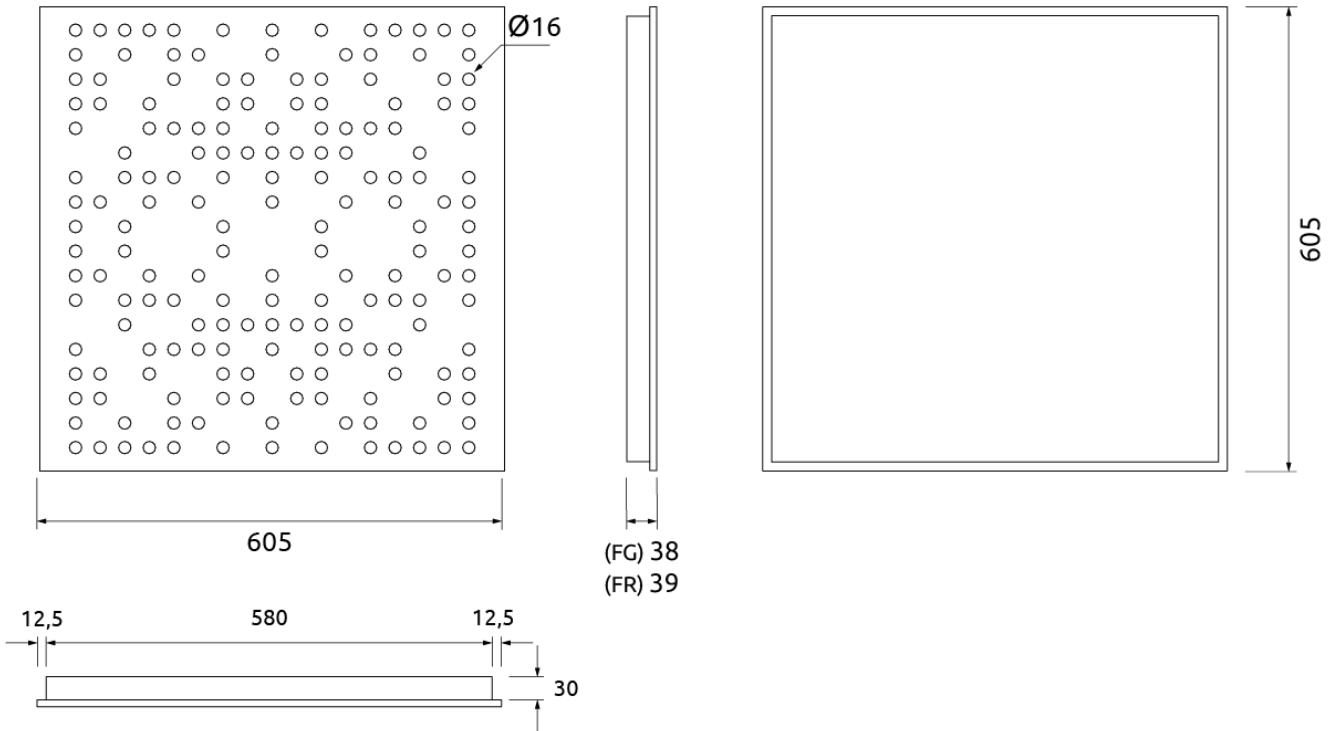

Performance

Add-ons

Dimensions	Weight	Box
FR - LW 605x605x38mm	3.1 Kg	Quantity per box: 5
FG - LW 605x605x38mm	3.1 Kg	Dimensions: 645x200x655mm
FR - NW 605x605x38mm	3.1 Kg	Volume: 0.084m ³
FG - NW 605x605x38mm	3.1 Kg	Weight: 18.5Kg