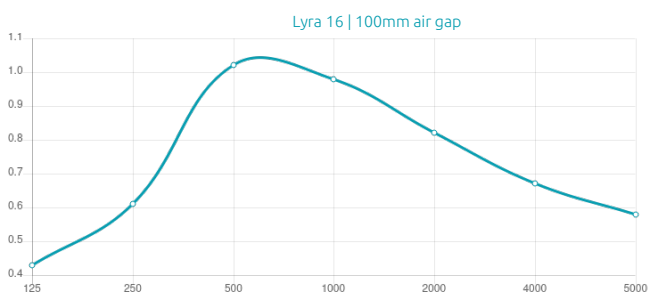

Features

Type:
Absorber

Absorption Range:
350 Hz to 3150 Hz

Acoustic Class:
C | $(\alpha_w) = 0,7$

Purpose

- RT Reduction
- Improving speech intelligibility
- High frequency absorption

Recommended for

- Office
- Hospitality
- Public Spaces
- Conference Room
- Auditorium

Performance

Add-ons

Dimensions	Weight	Box
FR - LW 605x605x38mm	3.1 Kg	Quantity per box: 5
FG - LW 605x605x38mm	3.1 Kg	Dimensions: 645x200x655mm
FR - NW 605x605x38mm	3.1 Kg	Volume: 0.084m ³
FG - NW 605x605x38mm	3.1 Kg	Weight: 18.5Kg