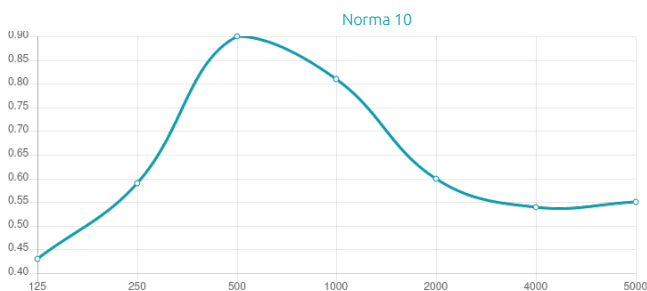

Features

Type:
Absorber

Absorption Range:
350 Hz to 3150 Hz

Acoustic Class:
C | (aw) = 0,7

Purpose

- RT Reduction
- Improving speech intelligibility
- High frequency absorption

Recommended for

- Office
- Hospitality
- Public Spaces
- Conference Room
- Auditorium

Performance

Add-ons

Dimensions

FR - LW | 595x595x38mm
 FG - LW | 595x595x38mm
 FR - NW | 595x595x38mm
 FG - NW | 595x595x38mm

Weight

2.8 Kg
 2.8 Kg
 2.8 Kg
 2.8 Kg

Box

Quantity per box: 5
 Dimensions: 645x200x655mm
 Volume: 0.084m³
 Weight: 17.5Kg