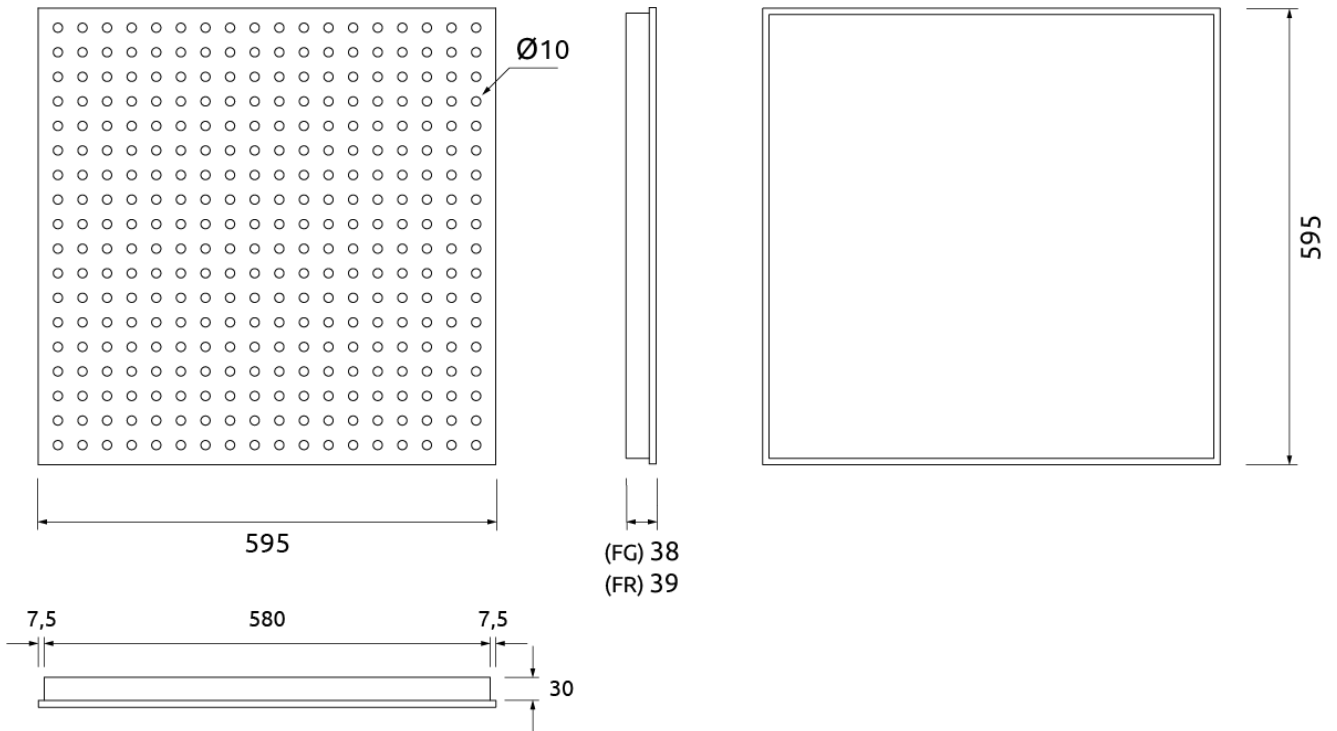

Performance

Add-ons

Dimensions

FR - LW | 595x595x38mm
 FG - LW | 595x595x38mm
 FR - NW | 595x595x38mm
 FG - NW | 595x595x38mm

Weight

2.8 Kg
 2.8 Kg
 2.8 Kg
 2.8 Kg

Box

Quantity per box: 5
 Dimensions: 645x200x655mm
 Volume: 0.084m³
 Weight: 17.5Kg