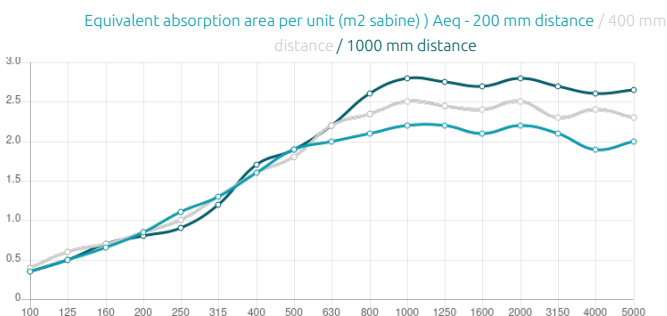

Performance

Recycled PET absorption - Class 1 product according to the OEKO-TEX® Standard 100.

This product is available in the following Fire Rate:
FR | Fire Rated

PRODUCT COMPOSITION:

- Myriad Print Double SQR - Cloud - Textures
- Print Finishes
- Sound PET acoustic core - Euro Class B

Dimensions:
- 1150x1150x40mm

Installation:
- Multiple Point Fixing System (Cloud MP)
- Single Point Fixing System (Cloud SP)

Ceiling suspension kit included

The PET core is a material made entirely from recycled PET plastic, that undergoes an environmentally-friendly transformation process into the non-woven acoustic core we use in this panel. To keep this process as efficient as possible, the thickness of the product may vary slightly (±3mm).