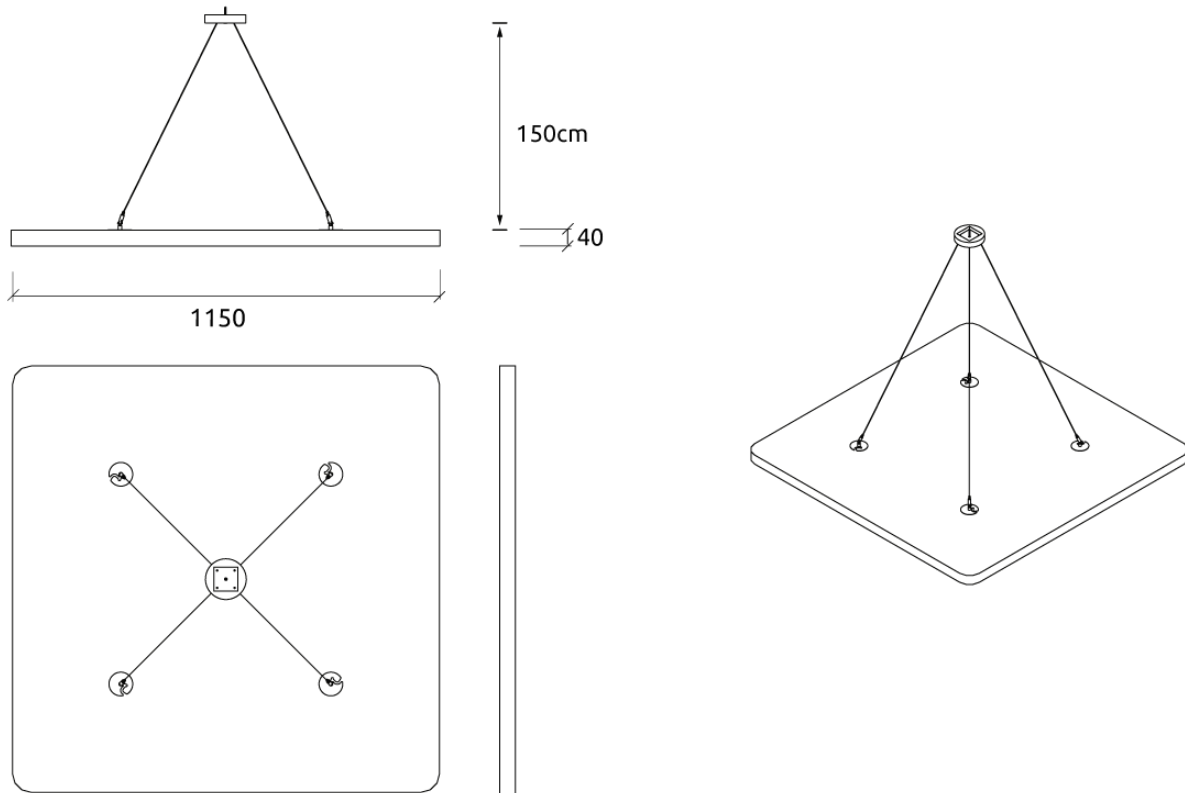

Dimensions:
- 1150x1150x40mm

Installation:
- Multiple Point Fixing System (Cloud MP)
- Single Point Fixing System (Cloud SP)

Ceiling suspension kit included

The PET core is a material made entirely from recycled PET plastic, that undergoes an environmentally-friendly transformation process into the non-woven acoustic core we use in this panel. To keep this process as efficient as possible, the thickness of the product may vary slightly (±3mm).

Dimensions

Add-ons

Dimensions

FR - PP | xxmm

FR - PP | 1150x1150x40mm

Weight

Kg

2.5 Kg