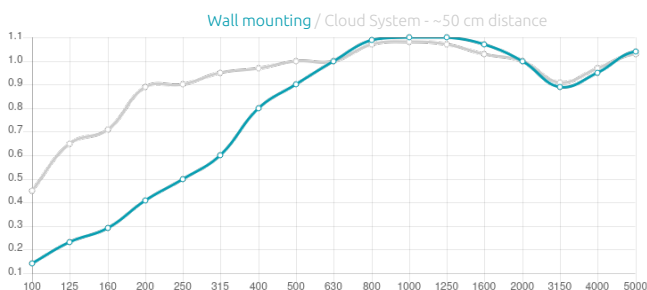

Performance