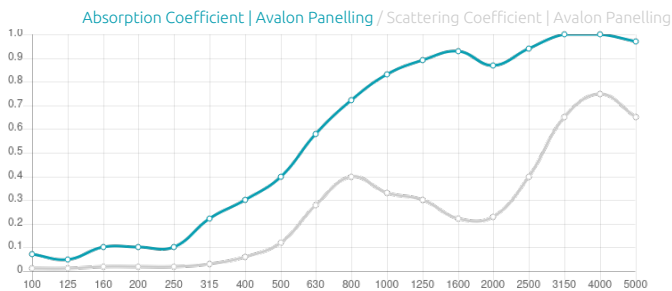

Performance

This product is available in the following Fire Rates:

- FG | Furniture Grade
- FR | Fire Rated

PRODUCT COMPOSITION:

1. Avalon Panelling | Wood (FG)
2. Marine Grade Plywood
   - Sound PET acoustic core - Euro Class B

1. Avalon Panelling | Lacquered HMDF (FG)
2. Lacquered HMDF
   - Sound PET acoustic core - Euro Class B

1. Avalon Panelling | Lacquered HMDF (FR)
2. Lacquered HMDF
   - Sound PET acoustic core - Euro Class B

Range | Dimensions:

- Avalon I - Panelling | 1184x800x100mm
- Avalon II - Panelling | 1184x800x100mm
- Avalon III - Panelling | 1184x800x100mm
- Avalon IV - Panelling | 1184x800x40mm
- Avalon V - Panelling | 1184x800x100mm
- Avalon VI - Panelling | 1184x800x100mm
- Avalon VII - Panelling | 1184x800x100mm
- Avalon VIII - Panelling | 1184x800x100mm

Integrated Fixing System