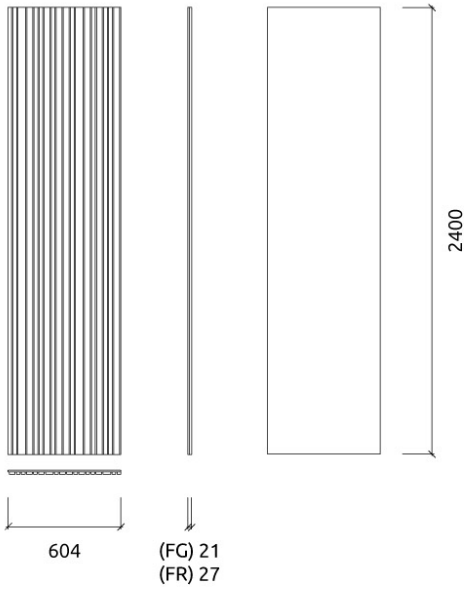

Features

Type:
Absorber

Absorption Range:
800 Hz to 5000 Hz | NRC 0,60

Acoustic Class:
Class D

Recommended for

- Offices
- Conference Rooms
- Meeting Rooms
- Auditoriums
- Restaurants

Performance

Recycled PET absorption - Class 1 product according to the OEKO-TEX® Standard 100.

Siena K 24 | Natural Wood Veneer (FR)
- Natural Wood Veneer
- Sound PET acoustic core - Euro Class B

Fixing Systems

GlueArt

Add-ons

Dimensions

FG - NW | 604x2400x21mm

FR - NW | 604x2400x27mm

Weight

Kg

Kg

Box

Quantity per box: 1

Dimensions: xxmm

Volume: 0.0m3

Weight: Kg

Siena K 24