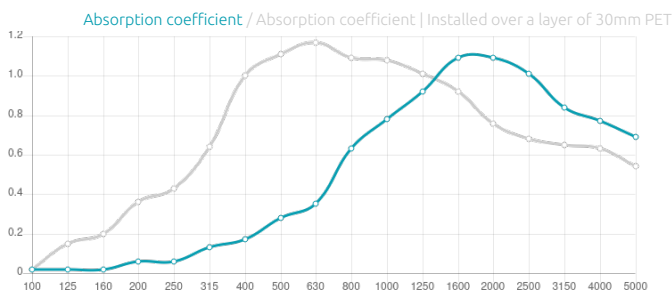

Features

Type:
Absorber

Absorption Range:
800 Hz to 5000 Hz | NRC 0,60

Acoustic Class:
Class D

Recommended for

- Offices
- Conference Rooms
- Meeting Rooms
- Auditoriums
- Restaurants

Performance

Recycled PET absorption - Class 1 product according to the OEKO-TEX® Standard 100.