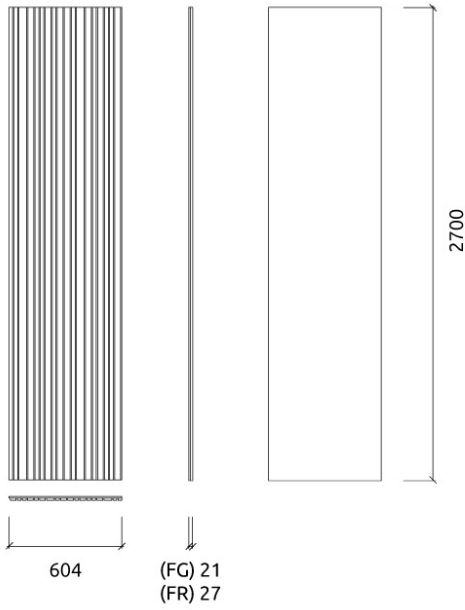

Fixing Systems

GlueArt

Add-ons

Dimensions

FG - NW | 604x2700x21mm

FR - NW | 604x2700x27mm

Weight

Kg

Kg

Box

Quantity per box: 1

Dimensions: xxmm

Volume: 0.0m³

Weight: Kg