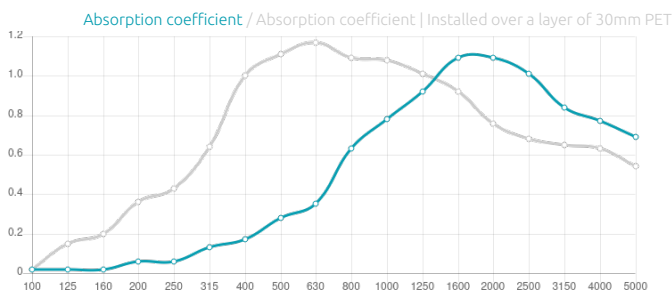

Performance

Recycled PET absorption - Class 1 product according to the OEKO-TEX® Standard 100.

This product is available in the following Fire Rates:
FG | Furniture Grade
FR | Fire Rated

PRODUCT COMPOSITION:

Siena K 27 | Natural Wood Veneer (FG)
- Natural Wood Veneer
- Sound PET acoustic core - Euro Class B

Siena K 27 | Natural Wood Veneer (FR)
- Natural Wood Veneer
- Sound PET acoustic core - Euro Class B