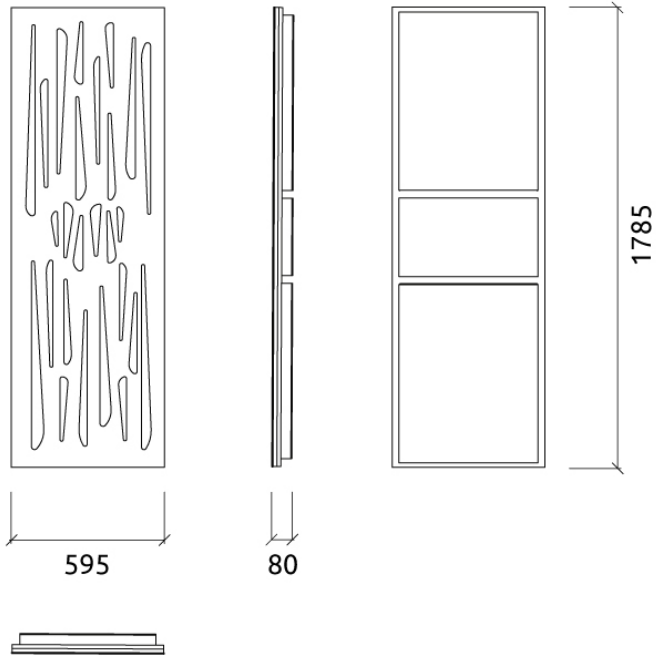

Performance

This product is available in the following Fire Rate:
FG | Furniture Grade

PRODUCT COMPOSITION:

Antares XL - Bass Trap - Wall | Natural Wood

- Natural wood
- Acoustic fabric
- Marine-grade plywood structural frame
- Calibrated cell acoustic foam

Antares XL - Bass Trap - Wall | Lacquered Wood

- Lacquered wood
- Acoustic fabric
- Marine-grade plywood structural frame
- Calibrated cell acoustic foam

Dimensions:

Antares XL - Bass Trap - Wall | 595x1785x80mm

Dimensions

Add-ons

GlueArt

595x1785x80mm | 19.5 Kg

Front

FG | (L21) Gloss White

Retail code:
422242760365121

FG | (L22) Jet Black