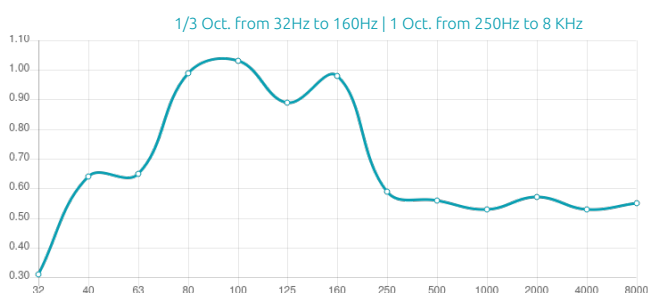

Performance

This product is available in the following Fire Rate:
FG | Furniture Grade

PRODUCT COMPOSITION:

Antares XL - Bass Trap - Wall | Natural Wood

- Natural wood
- Acoustic fabric
- Marine-grade plywood structural frame
- Calibrated cell acoustic foam

Antares XL - Bass Trap - Wall | Lacquered Wood

- Lacquered wood
- Acoustic fabric
- Marine-grade plywood structural frame
- Calibrated cell acoustic foam

Dimensions:

Antares XL - Bass Trap - Wall | 595x1785x80mm