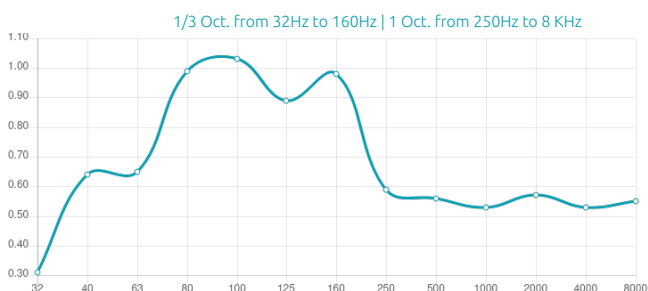

Performance

This product is available in the following Fire Rate:
FG | Furniture Grade

PRODUCT COMPOSITION:

Vector XL - Bass Trap - Wall | Natural Wood
- Natural wood
- Acoustic fabric
- Marine-grade plywood structural frame
- Calibrated cell acoustic foam

Vector XL - Bass Trap - Wall | Lacquered Wood
- Lacquered wood
- Acoustic fabric
- Marine-grade plywood structural frame
- Calibrated cell acoustic foam

Dimensions:
Vector XL - Bass Trap - Wall | 595x1785x80mm