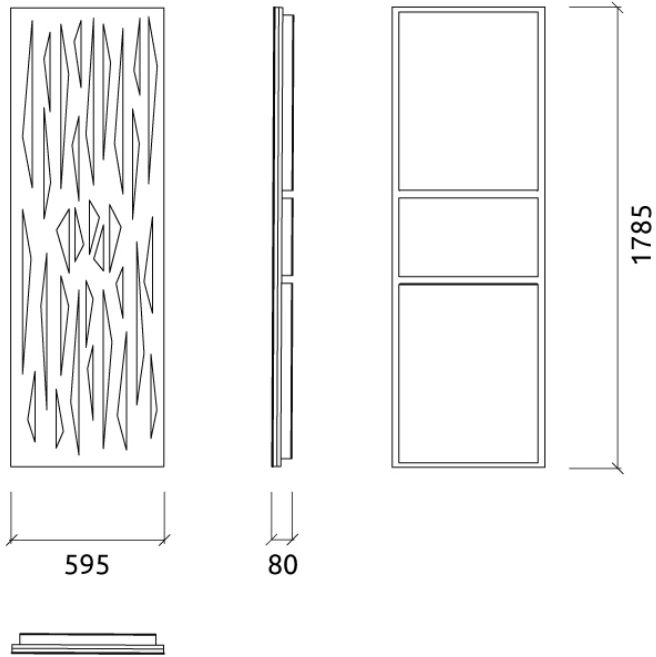

Dimensions:  
 Vector XL - Bass Trap - Wall | 595x1785x80mm

## Add-ons

GlueArt

595x1785x80mm | 19.5 Kg