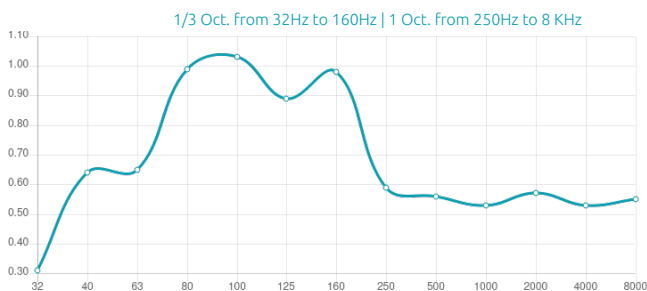

Performance

This product is available in the following Fire Rate:
FG | Furniture Grade

PRODUCT COMPOSITION:

Antares XL Custom Logo - Bass Trap - Wall | Natural Wood

- Natural wood
- Acoustic fabric
- Marine-grade plywood structural frame
- Calibrated cell acoustic foam

Antares XL Custom Logo - Bass Trap - Wall | Lacquered Wood

- Lacquered wood
- Acoustic fabric
- Marine-grade plywood structural frame
- Calibrated cell acoustic foam

Dimensions:

Antares XL Custom Logo - Bass Trap - Wall | 595x1785x80mm