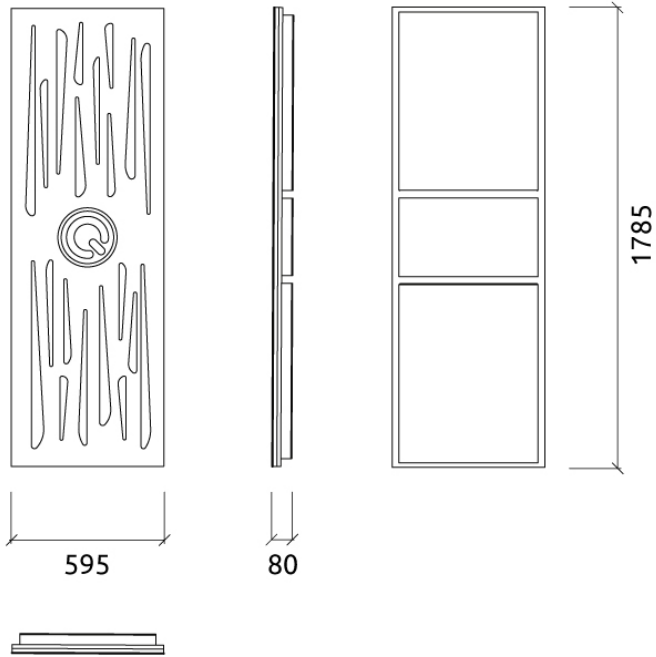

- Lacquered wood
- Acoustic fabric
- Marine-grade plywood structural frame
- Calibrated cell acoustic foam

Dimensions:

Antares XL Custom Logo - Bass Trap - Wall | 595x1785x80mm

Add-ons

GlueArt

595x1785x80mm | 19.5 Kg