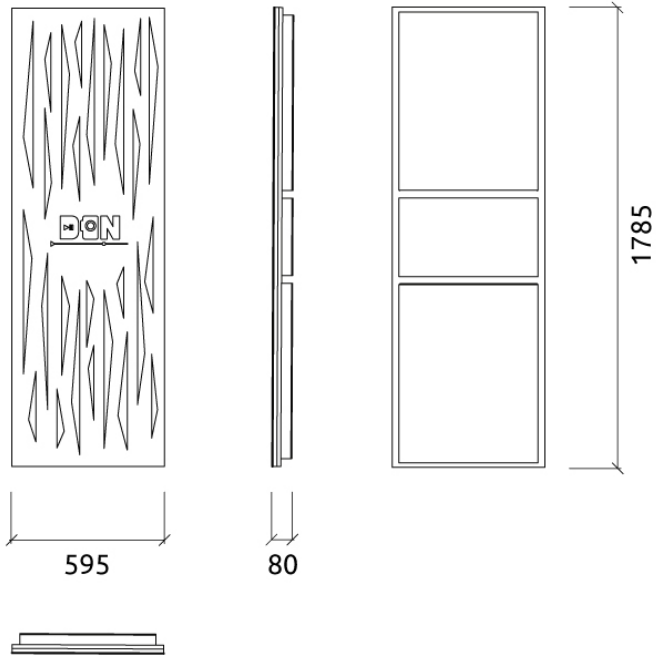

- Lacquered wood
- Acoustic fabric
- Marine-grade plywood structural frame
- Calibrated cell acoustic foam

Dimensions:

Vector XL Custom Logo - Bass Trap - Wall | 595x1785x80mm

# Dimensions