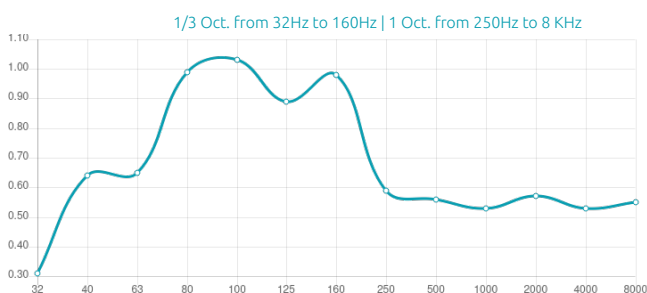

Performance

This product is available in the following Fire Rate:

FG | Furniture Grade

PRODUCT COMPOSITION:

Vector XL Custom Logo - Bass Trap - Wall | Natural Wood

- Natural wood
- Acoustic fabric
- Marine-grade plywood structural frame
- Calibrated cell acoustic foam

Vector XL Custom Logo - Bass Trap - Wall | Lacquered Wood

- Lacquered wood
- Acoustic fabric
- Marine-grade plywood structural frame
- Calibrated cell acoustic foam

Dimensions:

Vector XL Custom Logo - Bass Trap - Wall | 595x1785x80mm