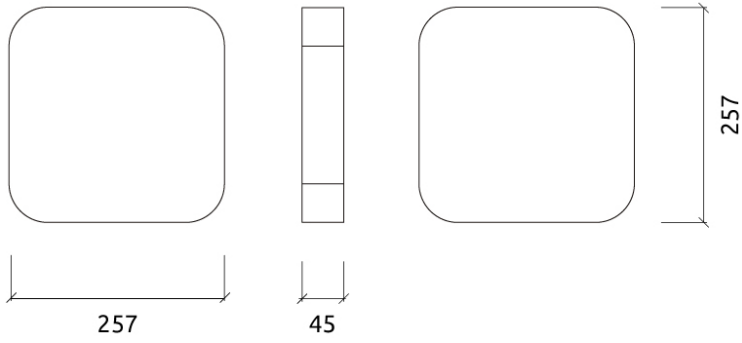

### PRODUCT COMPOSITION:

Myriad | Suede Fabric Finishes (FG)

- Suede Acoustic Fabric
- Calibrated cell acoustic foam

Dimensions:

Myriad - Absorber | 257x257x45mm

GlueArt Included.

### Dimensions

FG - SF | 257x257x45mm

### Box

Quantity per box: 28

Dimensions: 645x405x655mm

Volume: 0.171m<sup>3</sup>

Weight: 7.4Kg