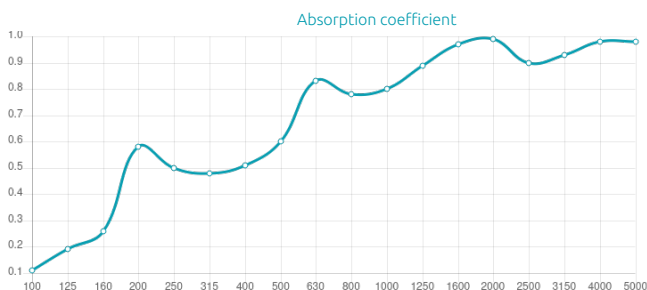

Performance

This product is available in the following Fire Rates:

FG | Furniture Grade

PRODUCT COMPOSITION:

Myriad | Suede Fabric Finishes (FG)

- Suede Acoustic Fabric
- Calibrated cell acoustic foam

Dimensions:

Myriad - Absorber | 257x257x45mm

GlueArt Included.