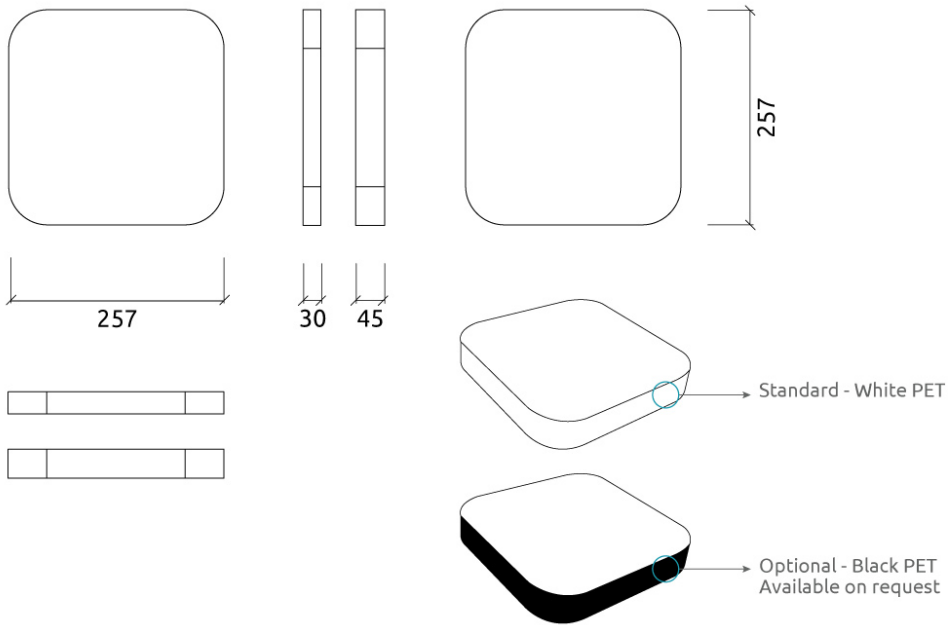

Dimensions:

Myriad Broad AE - Absorber | 257x257x45mm

The PET core is a material made entirely from recycled PET plastic, that undergoes an environmentally-friendly transformation process into the non-woven acoustic core we use in this panel. To keep this process as efficient as possible, the thickness of the product may vary slightly (± 3 mm).

Dimensions

Fixing Systems

GlueArt & Instant Fix Kit

Add-ons

GlueArt

Instant Fix Kit

Dimensions

FG - SF | 257x257x45mm

FR - P | 257x257x45mm

FR - TT | 257x257x45mm

Weight

0.16 Kg

0.12 Kg

0.2 Kg

Box

Quantity per box: 1