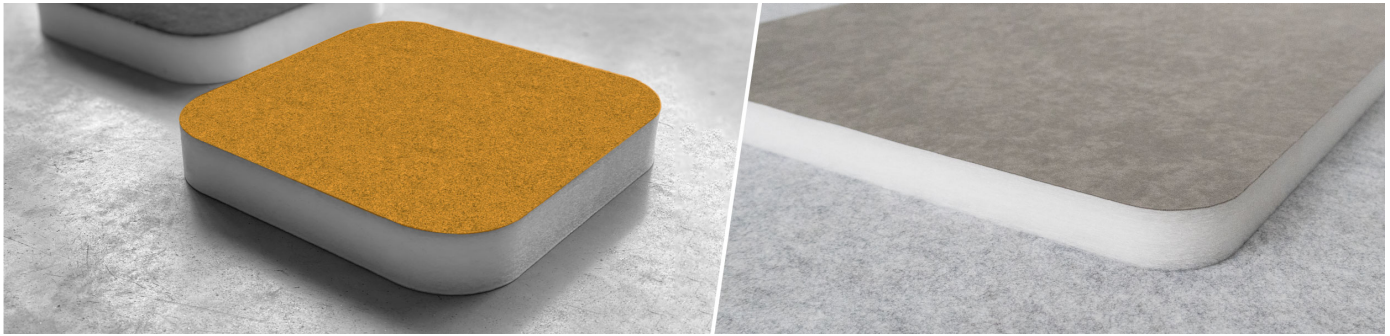

Myriad Broad AE - Absorber

More than a simple acoustic panel, Myriad AE is a design tool that thrives on creativity and imagination. Myriad AE has a lean, elegant shape and comes with a fabric-covered front, and is easily glued to surfaces, and is supplied with an installation template to simplify installing panels with perfect spacing. Built for high-frequency reverberation control, Myriad AE is made of a recycled PET core that rates as a Class 1 material according to the OEKO-TEX® Standard 100. It is available in 3 different fabric finishes, providing multiple colour options and combinations to take the acoustic design possibilities even further.

Recycled PET absorption - Class 1 product according to the OEKO-TEX® Standard 100.

This product is available in the following Fire Rates:
FG | Furniture Grade
FR | Fire Rated

PRODUCT COMPOSITION:

Myriad Broad AE - Absorber | Suede Fabric Finishes (FG)
- Suede Acoustic Fabric
- Sound PET acoustic core - Euro Class B

Dimensions:

Myriad Broad AE - Absorber | 257x257x45mm

The PET core is a material made entirely from recycled PET plastic, that undergoes an environmentally-friendly transformation process into the non-woven acoustic core we use in this panel. To keep this process as efficient as possible, the thickness of the product may vary slightly (± 3 mm).