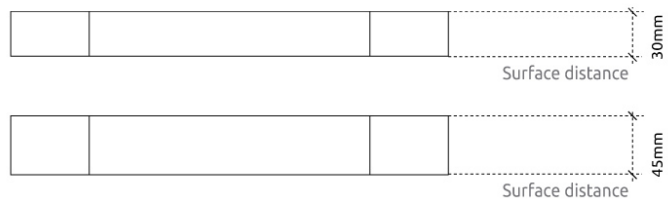

Add-ons

GlueArt

Instant Fix Kit

Dimensions

FG - SF | 257x257x45mm

FR - P | 257x257x45mm

FR - TT | 257x257x45mm

Weight

0.16 Kg

0.12 Kg

0.2 Kg

Box

Quantity per box: 1

Dimensions: 670x430x375mm

Volume: 0.108m³

Weight: 5.15Kg