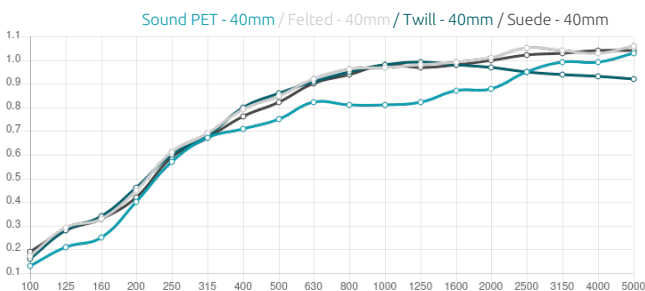

Features

Type:
Absorber

Absorption Range:
315 Hz to 8000 Hz

Acoustic Class:
B | $(\alpha_w) = 0,80$

Recommended for

- Office
- Meeting room
- Conference room
- Open workspace
- Coffee shop
- Restaurant

Performance

Dimensions:

Myriad Broad AE - Absorber | 257x257x45mm

The PET core is a material made entirely from recycled PET plastic, that undergoes an environmentally-friendly transformation process into the non-woven acoustic core we use in this panel. To keep this process as efficient as possible, the thickness of the product may vary slightly (± 3 mm).