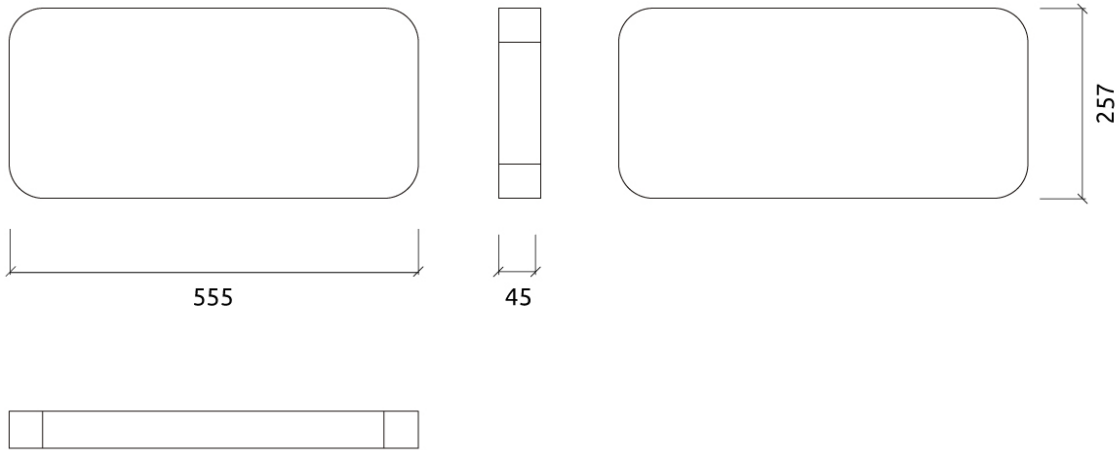

Recommended for

- Home Studio
- Vocal Booth

Dimensions:
Myriad Dimi - Absorber | 555x257x45mm

GlueArt Included.

Performance

Dimensions

Fixing Systems

GlueArt & Instant Fix Kit

Add-ons

GlueArt

Instant Fix Kit

Dimensions

FG - SF | 555x257x45mm

Weight

0.24 Kg

Box

Quantity per box: 14

Dimensions: 645x405x655mm

Volume: 0.171m³

Weight: 6.75Kg

Myriad Dimi - Absorber

(FG - SF) Suede Fabric Finishes

FG | (T0275) Earth Brown

Retail code:
106022960372752