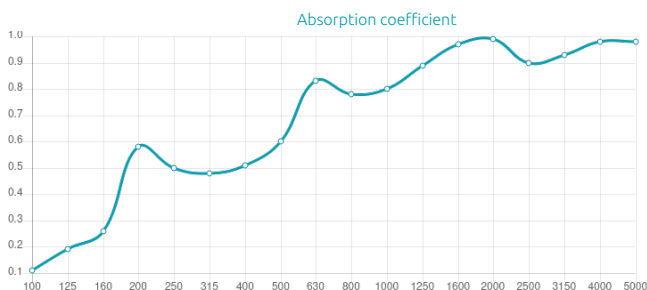

Recommended for

- Home Studio
- Vocal Booth

Dimensions:
Myriad Dimi - Absorber | 555x257x45mm

GlueArt Included.

Performance

Dimensions

Fixing Systems

GlueArt & Instant Fix Kit