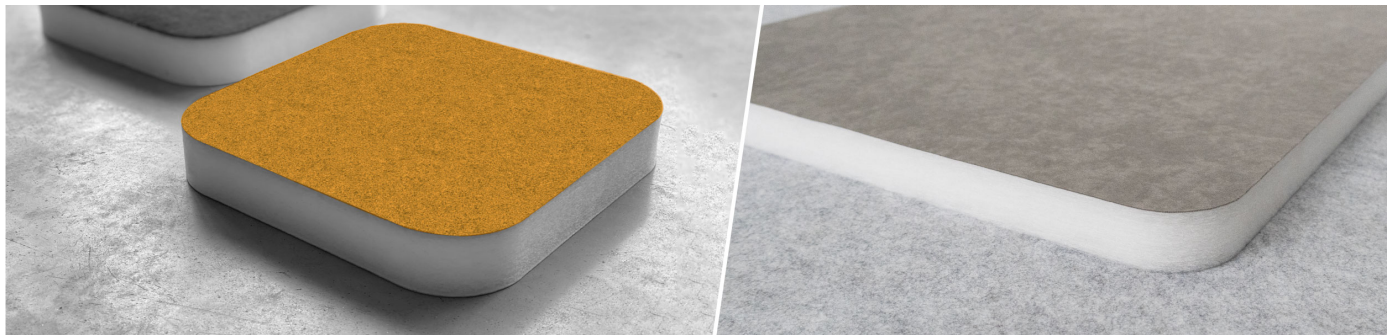

Myriad Double SQR Broad AE - Absorber

More than a simple acoustic panel, Myriad AE is a design tool that thrives on creativity and imagination. Myriad AE has a lean, elegant shape and comes with a fabric-covered front, and is easily glued to surfaces, and is supplied with an installation template to simplify installing panels with perfect spacing. Built for high-frequency reverberation control, Myriad AE is made of a recycled PET core that rates as a Class 1 material according to the OEKO-TEX® Standard 100. It is available in 3 different fabric finishes, providing multiple colour options and combinations to take the acoustic design possibilities even further.

Recycled PET absorption - Class 1 product according to the OEKO-TEX® Standard 100.

This product is available in the following Fire Rates:
FG | Furniture Grade
FR | Fire Rated

PRODUCT COMPOSITION:

Myriad Double SQR Broad AE - Absorber | Suede Fabric Finishes (FG)
- Suede Acoustic Fabric
- Sound PET acoustic core - Euro Class B

Dimensions:

Myriad Double SQR Broad AE - Absorber | 1150x1150x45mm

The PET core is a material made entirely from recycled PET plastic, that undergoes an environmentally-friendly transformation process into the non-woven acoustic core we use in this panel. To keep this process as efficient as possible, the thickness of the product may vary slightly ($\pm 3\text{mm}$).