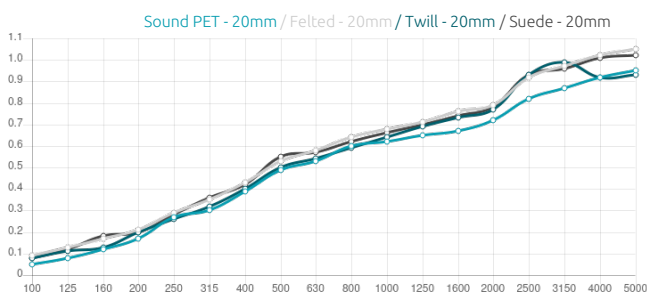

Features

Type:
Absorber

Absorption Range:
315 Hz to 8000 Hz

Acoustic Class:
B | $(\alpha_w) = 0,80$

Recommended for

- Office
- Meeting room
- Conference room
- Open workspace
- Coffee shop
- Restaurant

Performance

Dimensions:

Myriad Double SQR Broad AE - Absorber | 1150x1150x45mm

The PET core is a material made entirely from recycled PET plastic, that undergoes an environmentally-friendly transformation process into the non-woven acoustic core we use in this panel. To keep this process as efficient as possible, the thickness of the product may vary slightly ($\pm 3\text{mm}$).