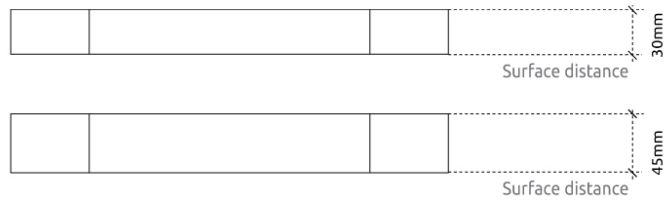

Add-ons

GlueArt

Instant Fix Kit

Dimensions

FG - SF | 1150x1150x45mm

FR - TT | 1150x1150x45mm

FR - P | 1150x1150x45mm

Weight

3.5 Kg

3.5 Kg

3.5 Kg

Box

Quantity per box: 1

Dimensions: xxxmm

Volume: 0.0m³

Weight: Kg