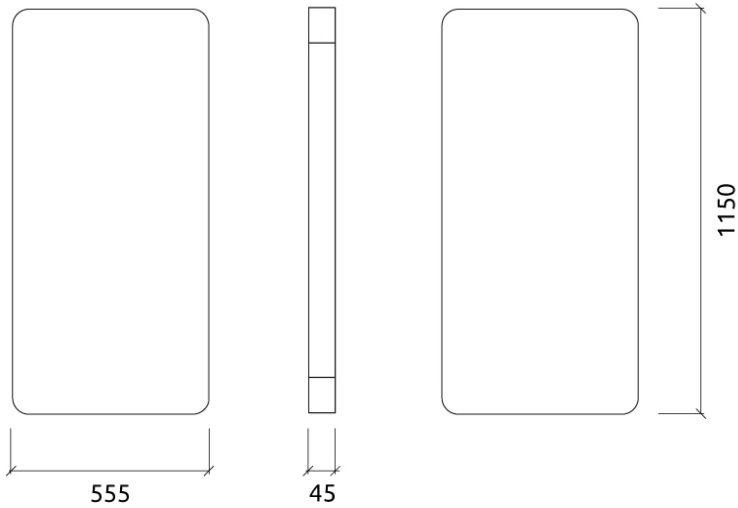

PRODUCT COMPOSITION:

- Myriad RCT | Suede Fabric Finishes (FG)
- Suede Acoustic Fabric
- Calibrated cell acoustic foam

Dimensions:
Myriad RCT - Absorber | 555x1150x45mm

GlueArt Included.

Fixing Systems

GlueArt & Instant Fix Kit

Add-ons

GlueArt

Instant Fix Kit

Dimensions

FG - SF | 555x1150x45mm

Weight

1.06 Kg

Box

Quantity per box: 6

Dimensions: 1235x255x655mm

Volume: 0.206m³

Weight: 8.74Kg

Myriad RCT - Absorber

(FG - SF) Suede Fabric Finishes

FG | (T0275) Earth Brown

Retail code:
106022960332752