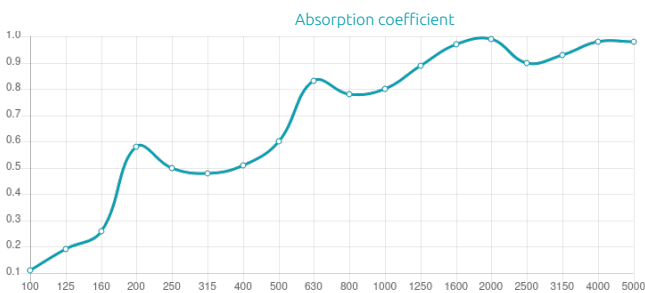

Features

Type:
Absorber

Absorption Range:
315 Hz to 5000 Hz

Acoustic Class:
C | $(\alpha_w) = 0,7$

Recommended for

- Home Studio
- Vocal Booth

Performance

This product is available in the following Fire Rates:
FG | Furniture Grade