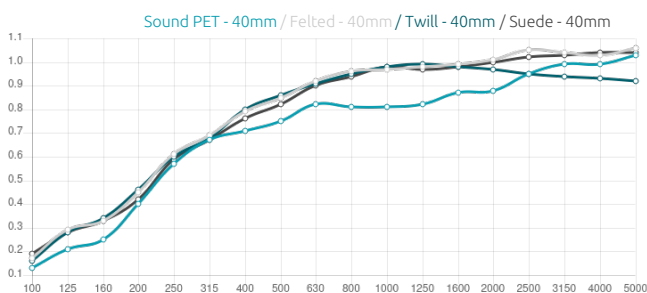

Performance

Recycled PET absorption - Class 1 product according to the OEKO-TEX® Standard 100.

This product is available in the following Fire Rates:
FG | Furniture Grade
FR | Fire Rated

PRODUCT COMPOSITION:

Myriad RCT Broad AE - Absorber | Suede Fabric Finishes (FG)
- Suede Acoustic Fabric
- Sound PET acoustic core - Euro Class B

Myriad RCT Broad AE - Absorber | Felted Fabric Finishes (FR)
- Felted Acoustic Fabric
- Sound PET acoustic core - Euro Class B

Available Option: The PET used in this product is in the standard white finish. A black PET option is available upon request.

Dimensions:

Myriad RCT Broad AE - Absorberr | 555x1150x45mm

The PET core is a material made entirely from recycled PET plastic, that undergoes an environmentally-friendly transformation process into the non-woven acoustic core we use in this panel. To keep this process as efficient as possible, the thickness of the product may vary slightly ($\pm 3\text{mm}$).