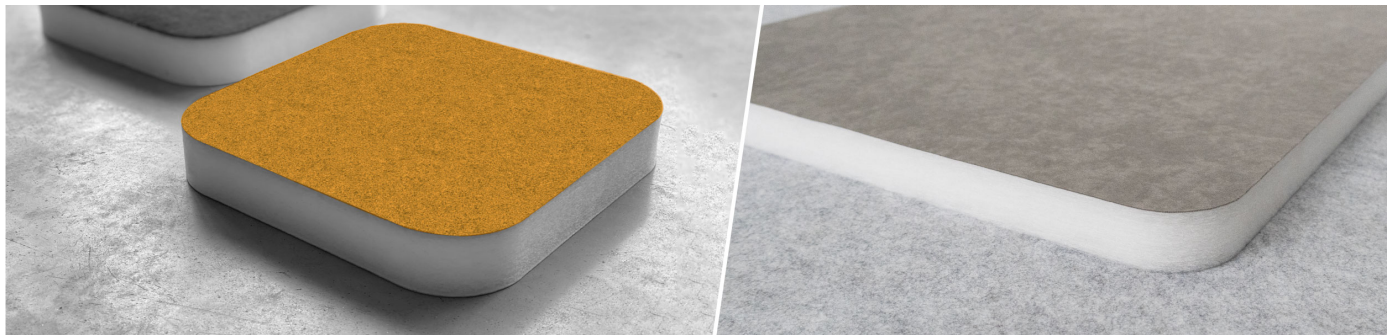

# Myriad RCT Broad AE - Absorber

More than a simple acoustic panel, Myriad AE is a design tool that thrives on creativity and imagination. Myriad AE has a lean, elegant shape and comes with a fabric-covered front, and is easily glued to surfaces, and is supplied with an installation template to simplify installing panels with perfect spacing. Built for high-frequency reverberation control, Myriad AE is made of a recycled PET core that rates as a Class 1 material according to the OEKO-TEX® Standard 100. It is available in 3 different fabric finishes, providing multiple colour options and combinations to take the acoustic design possibilities even further.

## Performance

Recycled PET absorption - Class 1 product according to the OEKO-TEX® Standard 100.

This product is available in the following Fire Rates:  
FG | Furniture Grade  
FR | Fire Rated

### Dimensions:

Myriad RCT Broad AE - Absorberr | 555x1150x45mm

The PET core is a material made entirely from recycled PET plastic, that undergoes an environmentally-friendly transformation process into the non-woven acoustic core we use in this panel. To keep this process as efficient as possible, the thickness of the product may vary slightly ( $\pm 3\text{mm}$ ).