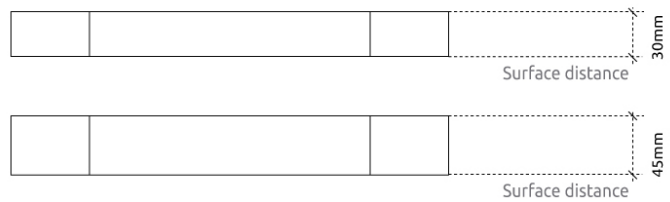

Add-ons

GlueArt

Instant Fix Kit

Dimensions

FG - SF | 555x1150x45mm

FR - TT | 555x1150x45mm

FR - P | 555x1150x45mm

Weight

1.42 Kg

1.62 Kg

1.22 Kg

Box

Quantity per box: 1

Dimensions: xxxmm

Volume: 0.0m3

Weight: Kg