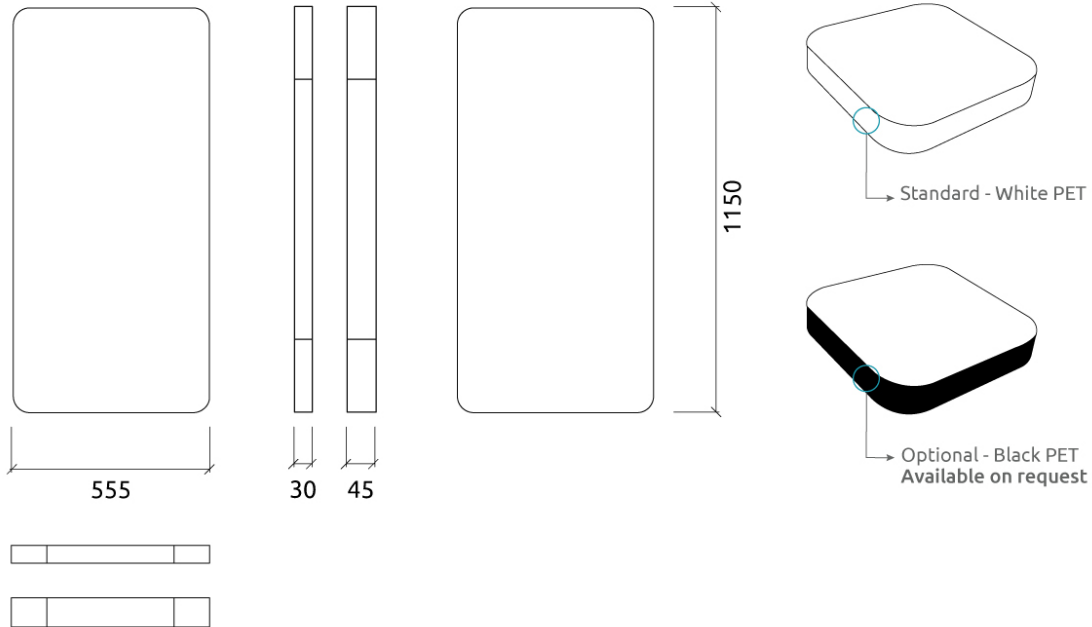

### Dimensions:

Myriad RCT Broad AE - Absorberr | 555x1150x45mm

The PET core is a material made entirely from recycled PET plastic, that undergoes an environmentally-friendly transformation process into the non-woven acoustic core we use in this panel. To keep this process as efficient as possible, the thickness of the product may vary slightly ( $\pm 3\text{mm}$ ).

# Dimensions

### Dimensions

FG - SF | 555x1150x45mm

FR - TT | 555x1150x45mm

FR - P | 555x1150x45mm