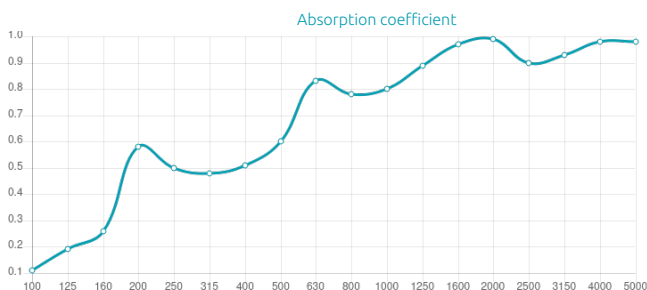

Performance