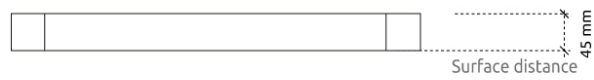

Recommended for

- Home Studio
- Vocal Booth

Dimensions:
Myriad SQR - Absorber | 555x555x45mm

GlueArt Included.

Performance

Fixing Systems

GlueArt & Instant Fix Kit

Add-ons