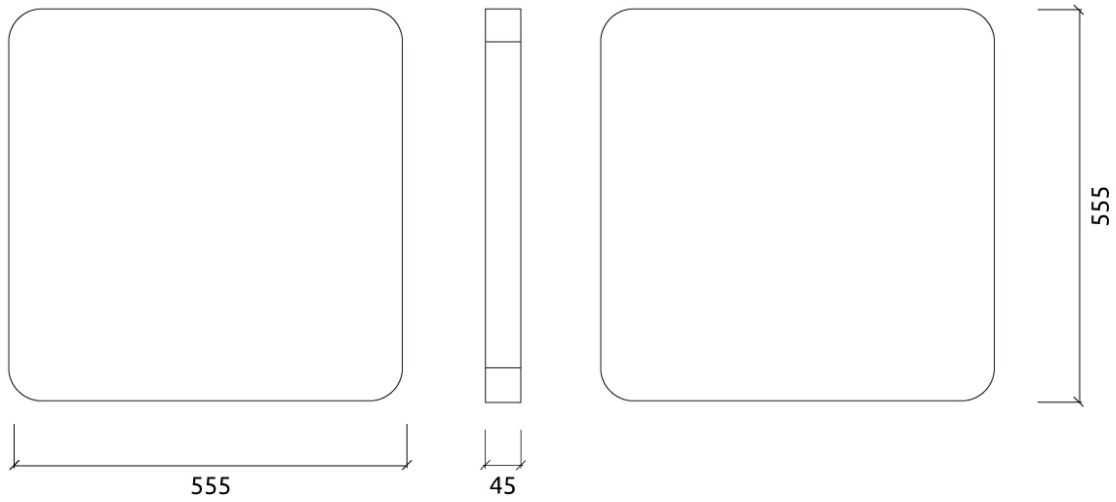

Recommended for

- Home Studio
- Vocal Booth

Dimensions:
Myriad SQR - Absorber | 555x555x45mm

GlueArt Included.

Performance

Fixing Systems

GlueArt & Instant Fix Kit

Add-ons

GlueArt

Instant Fix Kit

Dimensions

FG - SF | 555x555x45mm

Weight

0.5 Kg

Box

Quantity per box: 6

Dimensions: 660x270x660mm

Volume: 0.118m³

Weight: 4.6Kg

Myriad SQR - Absorber

(FG - SF) Suede Fabric Finishes

FG | (T0276) Grey Beige

Retail code:
106022960322762

FG | (T0277) Mink Grey