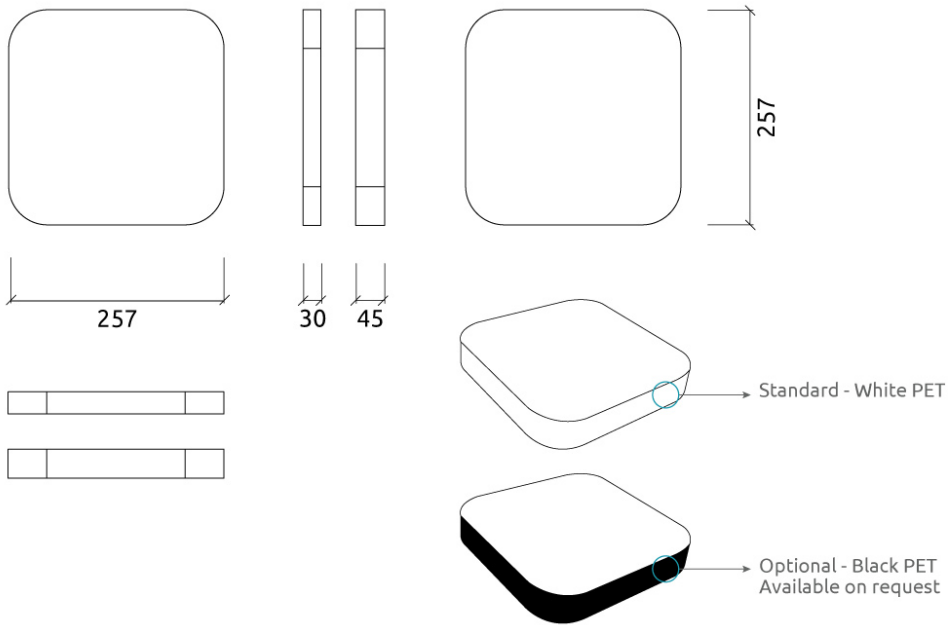

### Dimensions:

Myriad AE - Absorber | 257x257x30mm

The PET core is a material made entirely from recycled PET plastic, that undergoes an environmentally-friendly transformation process into the non-woven acoustic core we use in this panel. To keep this process as efficient as possible, the thickness of the product may vary slightly ( $\pm 3\text{mm}$ ).

# Dimensions

### Dimensions

FG - SF | 257x257x30mm

FR - P | 257x257x30mm

FR - TT | 257x257x30mm