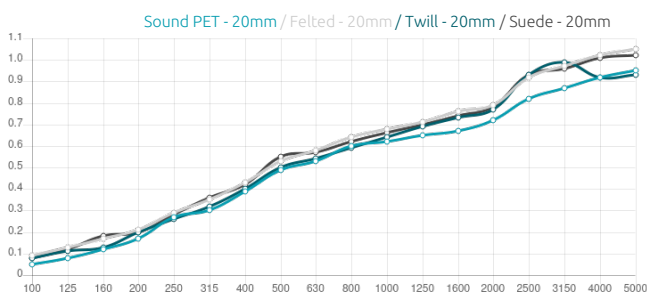

Performance

Recycled PET absorption - Class 1 product according to the OEKO-TEX® Standard 100.

This product is available in the following Fire Rates:
FG | Furniture Grade
FR | Fire Rated

PRODUCT COMPOSITION:

Myriad AE - Absorber | Suede Fabric Finishes (FG)
- Suede Acoustic Fabric
- Sound PET acoustic core - Euro Class B

Myriad AE - Absorber | Felted Fabric Finishes (FR)
- Felted Acoustic Fabric
- Sound PET acoustic core - Euro Class B

Available Option: The PET used in this product is in the standard white finish. A black PET option is available upon request.

Dimensions:

Myriad AE - Absorber | 257x257x30mm

The PET core is a material made entirely from recycled PET plastic, that undergoes an environmentally-friendly transformation process into the non-woven acoustic core we use in this panel. To keep this process as efficient as possible, the thickness of the product may vary slightly ($\pm 3\text{mm}$).