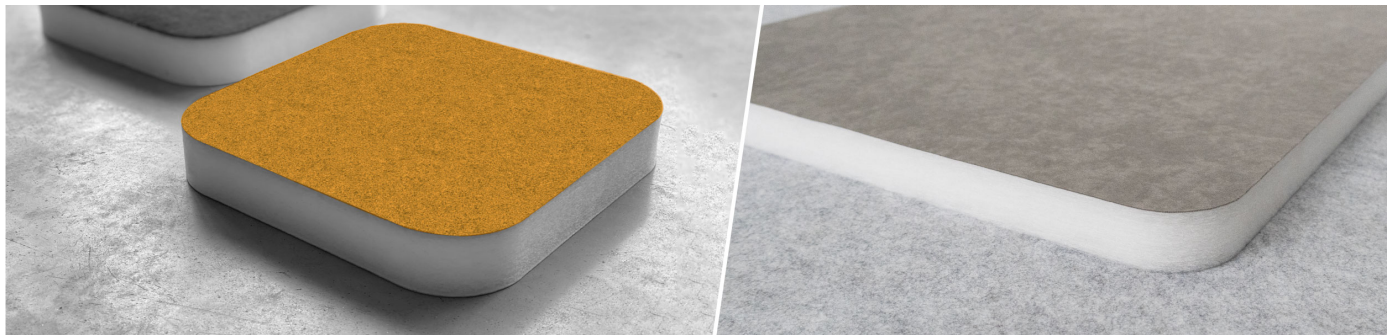

# Myriad AE - Absorber

More than a simple acoustic panel, Myriad AE is a design tool that thrives on creativity and imagination. Myriad AE has a lean, elegant shape and comes with a fabric-covered front, and is easily glued to surfaces, and is supplied with an installation template to simplify installing panels with perfect spacing. Built for high-frequency reverberation control, Myriad AE is made of a recycled PET core that rates as a Class 1 material according to the OEKO-TEX® Standard 100. It is available in 3 different fabric finishes, providing multiple colour options and combinations to take the acoustic design possibilities even further.

## Performance

Recycled PET absorption - Class 1 product according to the OEKO-TEX® Standard 100.

This product is available in the following Fire Rates:  
FG | Furniture Grade  
FR | Fire Rated

### Dimensions:

Myriad AE - Absorber | 257x257x30mm

The PET core is a material made entirely from recycled PET plastic, that undergoes an environmentally-friendly transformation process into the non-woven acoustic core we use in this panel. To keep this process as efficient as possible, the thickness of the product may vary slightly ( $\pm 3\text{mm}$ ).