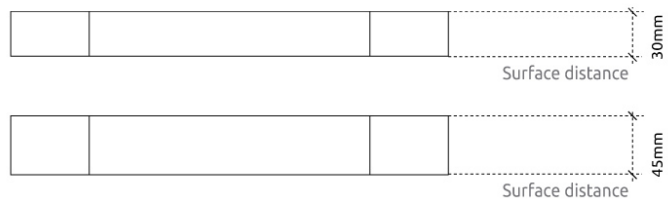

Add-ons

GlueArt

Instant Fix Kit

Dimensions

FG - SF | 257x257x30mm

FR - P | 257x257x30mm

FR - TT | 257x257x30mm

Weight

0.08 Kg

0.06 Kg

0.1 Kg

Box

Quantity per box: 1

Dimensions: 670x430x375mm

Volume: 0.108m³

Weight: 4.35Kg