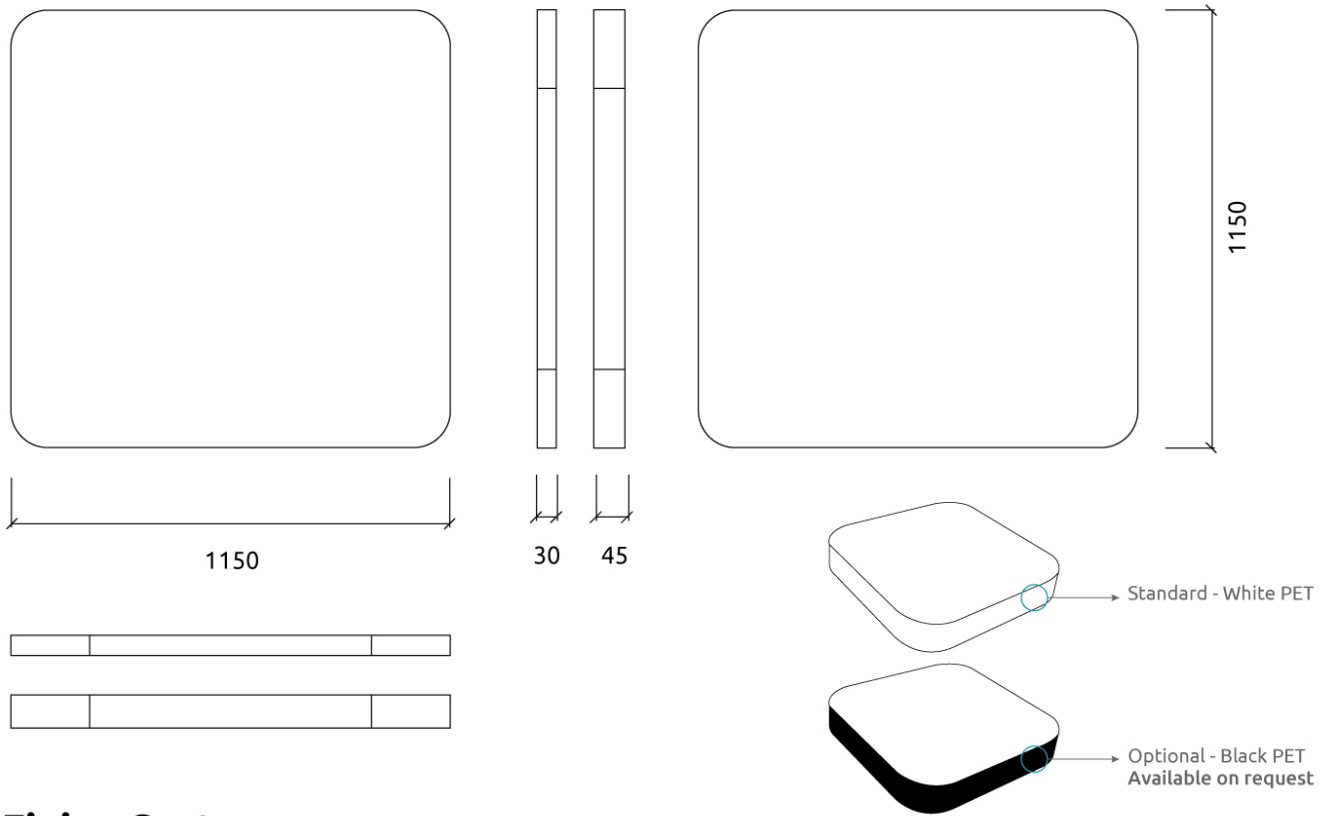

Dimensions

Fixing Systems

GlueArt & Instant Fix Kit