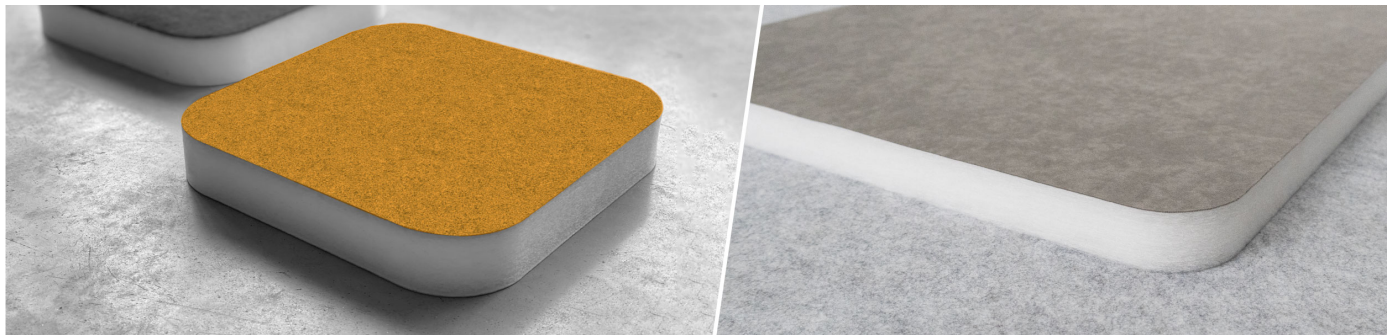

Myriad Double SQR AE - Absorber

More than a simple acoustic panel, Myriad AE is a design tool that thrives on creativity and imagination. Myriad AE has a lean, elegant shape and comes with a fabric-covered front, and is easily glued to surfaces, and is supplied with an installation template to simplify installing panels with perfect spacing. Built for high-frequency reverberation control, Myriad AE is made of a recycled PET core that rates as a Class 1 material according to the OEKO-TEX® Standard 100. It is available in 3 different fabric finishes, providing multiple colour options and combinations to take the acoustic design possibilities even further.

Recycled PET absorption - Class 1 product according to the OEKO-TEX® Standard 100.

This product is available in the following Fire Rates:
FG | Furniture Grade
FR | Fire Rated

PRODUCT COMPOSITION:

Myriad Double SQR AE - Absorber | Suede Fabric Finishes (FG)
- Suede Acoustic Fabric
- Sound PET acoustic core - Euro Class B

Dimensions:

Myriad Double SQR AE - Absorber | 1150x1150x30mm

The PET core is a material made entirely from recycled PET plastic, that undergoes an environmentally-friendly transformation process into the non-woven acoustic core we use in this panel. To keep this process as efficient as possible, the thickness of the product may vary slightly ($\pm 3\text{mm}$).