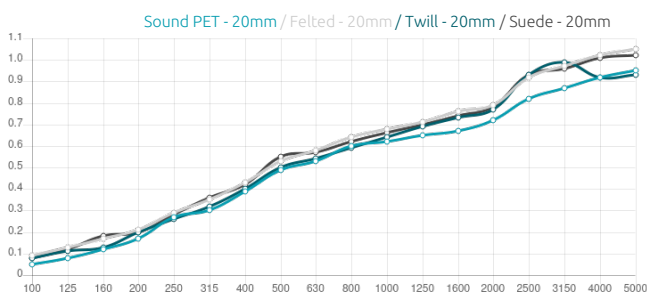

Features

Type:
Absorber

Absorption Range:
315 Hz to 8000 Hz

Acoustic Class:
B | $(\alpha_w) = 0,80$

Recommended for

- Office
- Meeting room
- Conference room
- Open workspace
- Coffee shop
- Restaurant

Performance

Dimensions:

Myriad Double SQR AE - Absorber | 1150x1150x30mm

The PET core is a material made entirely from recycled PET plastic, that undergoes an environmentally-friendly transformation process into the non-woven acoustic core we use in this panel. To keep this process as efficient as possible, the thickness of the product may vary slightly ($\pm 3\text{mm}$).