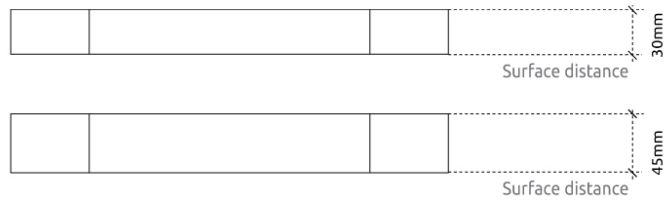

Add-ons

GlueArt

Instant Fix Kit

Dimensions

FG - SF | 1150x1150x30mm

Weight

1.76 Kg

FR - P | 1150x1150x30mm

1.76 Kg

FR - TT | 1150x1150x30mm

1.76 Kg

Box

Quantity per box: 1

Dimensions: 1235x1235x200mm

Volume: 0.305m³

Weight: 12.8Kg