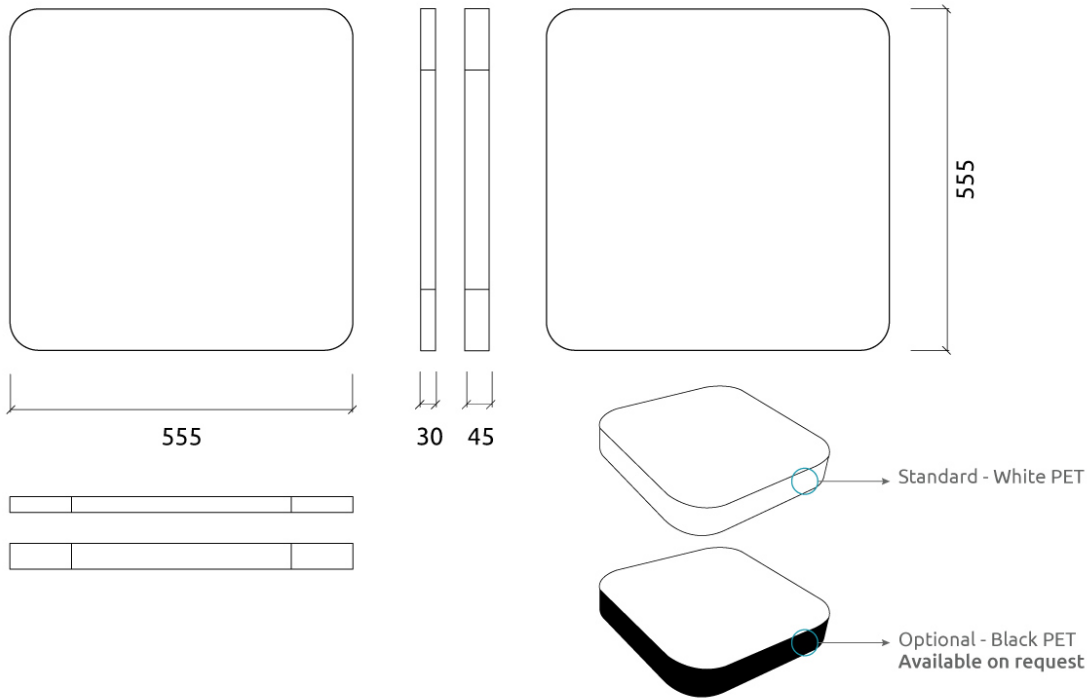

Dimensions

Fixing Systems

GlueArt & Instant Fix Kit