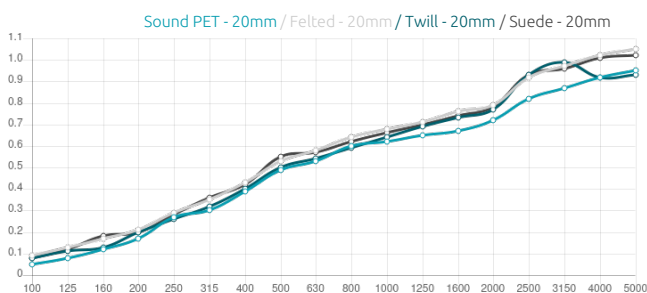

Features

Type:
Absorber

Absorption Range:
315 Hz to 8000 Hz

Acoustic Class:
B | $(\alpha_w) = 0,80$

Recommended for

- Office
- Meeting room
- Conference room
- Open workspace
- Coffee shop
- Restaurant

Performance

Dimensions:

Myriad SQR AE - Absorber | 555x555x30mm

The PET core is a material made entirely from recycled PET plastic, that undergoes an environmentally-friendly transformation process into the non-woven acoustic core we use in this panel. To keep this process as efficient as possible, the thickness of the product may vary slightly ($\pm 3\text{mm}$).