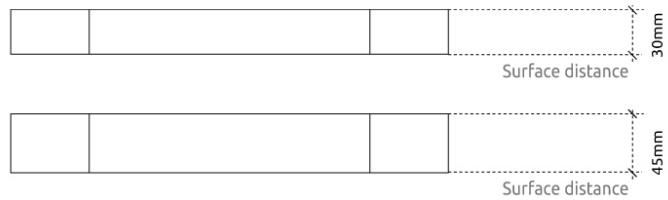

Add-ons

GlueArt

Instant Fix Kit

Dimensions

FR - TT | 555x555x30mm

FG - SF | 555x555x30mm

FR - P | 555x555x30mm

Weight

0.46 Kg

0.46 Kg

0.44 Kg

Box

Quantity per box: 1

Dimensions: 670x430x710mm

Volume: 0.205m³

Weight: 8.85Kg