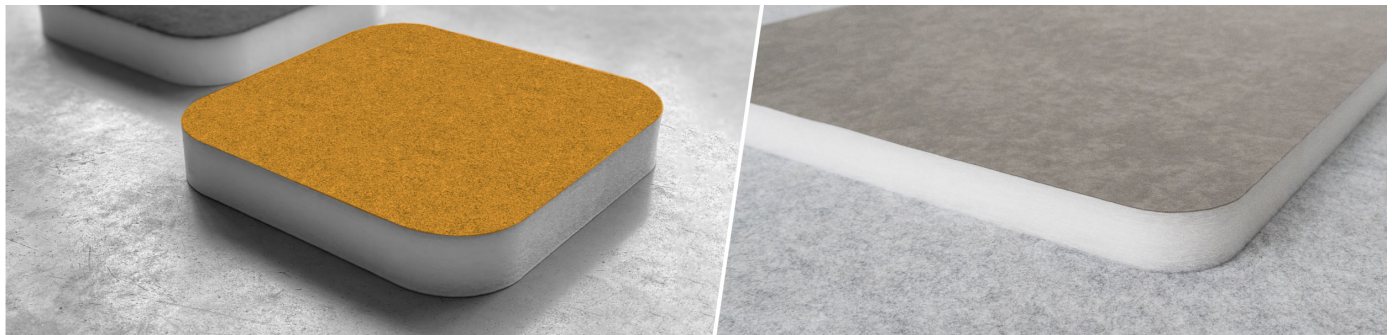

Myriad SQR AE - Absorber

More than a simple acoustic panel, Myriad AE is a design tool that thrives on creativity and imagination. Myriad AE has a lean, elegant shape and comes with a fabric-covered front, and is easily glued to surfaces, and is supplied with an installation template to simplify installing panels with perfect spacing. Built for high-frequency reverberation control, Myriad AE is made of a recycled PET core that rates as a Class 1 material according to the OEKO-TEX® Standard 100. It is available in 3 different fabric finishes, providing multiple colour options and combinations to take the acoustic design possibilities even further.

Recycled PET absorption - Class 1 product according to the OEKO-TEX® Standard 100.

This product is available in the following Fire Rates:
FG | Furniture Grade
FR | Fire Rated

PRODUCT COMPOSITION:

Myriad SQR AE - Absorber | Suede Fabric Finishes (FG)
- Suede Acoustic Fabric
- Sound PET acoustic core - Euro Class B

Dimensions:

Myriad SQR AE - Absorber | 555x555x30mm

The PET core is a material made entirely from recycled PET plastic, that undergoes an environmentally-friendly transformation process into the non-woven acoustic core we use in this panel. To keep this process as efficient as possible, the thickness of the product may vary slightly ($\pm 3\text{mm}$).