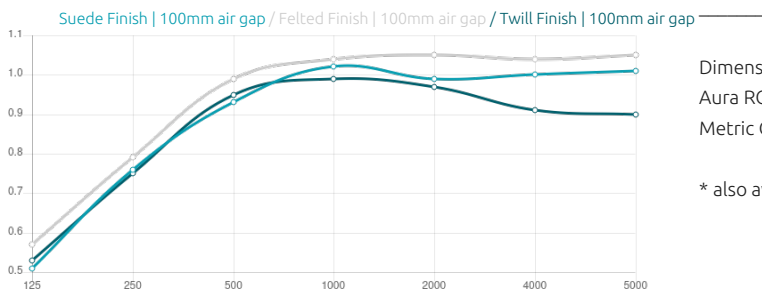

Features

Type:
Absorber

Absorption Range:
315 Hz to 4000 Hz

Acoustic Class:
A | (aw) = 0,9

Recommended for

- Office
- Hospitality
- Public Spaces
- Conference Room
- Auditorium

Performance

Recycled PET absorption - Class 1 product according to the OEKO-TEX@ Standard 100.