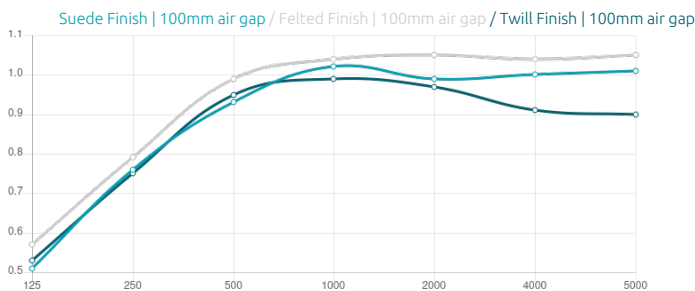

Performance

Recycled PET absorption - Class 1 product according to the OEKO-TEX@ Standard 100.

This product is available in the following Fire Rates:

FG | Furniture Grade

FR | Fire Rated

PRODUCT COMPOSITION:

Aura SQR - Ceiling Tile | Suede Fabric Finishes (FG)

- Suede Acoustic Fabric

- Sound PET acoustic core - Euro Class B

Aura SQR - Ceiling Tile | Twill Fabric Finishes (FR & COVID-19 Safe)

- Twill Acoustic Fabric - COVID-19 Safe

- Sound PET acoustic core - Euro Class B

Aura SQR - Ceiling Tile | Felted Fabric Finishes (FR)

- Felted Acoustic Fabric

- Sound PET acoustic core - Euro Class B

Dimensions:

Aura F SQR | 595x595x30mm*

Metric Ceiling Grid | 600x600mm

* also available for imperial sized ceiling grids, upon request.

The PET core is a material made entirely from recycled PET plastic, that undergoes an environmentally-friendly transformation process into the non-woven acoustic core we use in this panel. To keep this process as efficient as possible, the thickness of the product may vary slightly (± 3 mm).