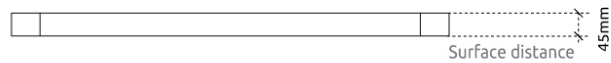

Fixing Systems

GlueArt & Instant Fix Kit

Add-ons

GlueArt

Instant Fix Kit

Dimensions

FR - TT | 760x1144x45mm

FG - SF | 760x1144x45mm

FR - P | 760x1144x45mm

Weight

2.0 Kg

2.0 Kg

2.0 Kg

Box

Quantity per box: 1

Dimensions: xmmm