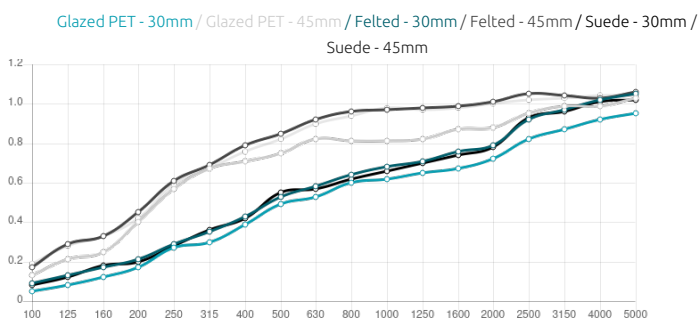

Features

Type:
Absorber

Absorption Range:
400 Hz to 8000 Hz

Acoustic Class:
B | $(\alpha_w) = 0,85$

Recommended for

- Office
- Meeting room
- Conference room
- Open workspace
- Coffee shop
- Restaurant

Performance

Fixing Systems

GlueArt & Instant Fix Kit

Add-ons

GlueArt

Instant Fix Kit

Dimensions

FR - TT | 760x1144x45mm

FG - SF | 760x1144x45mm

FR - P | 760x1144x45mm

Weight

2.0 Kg

2.0 Kg

2.0 Kg

Box

Quantity per box: 1

Dimensions: xmmm