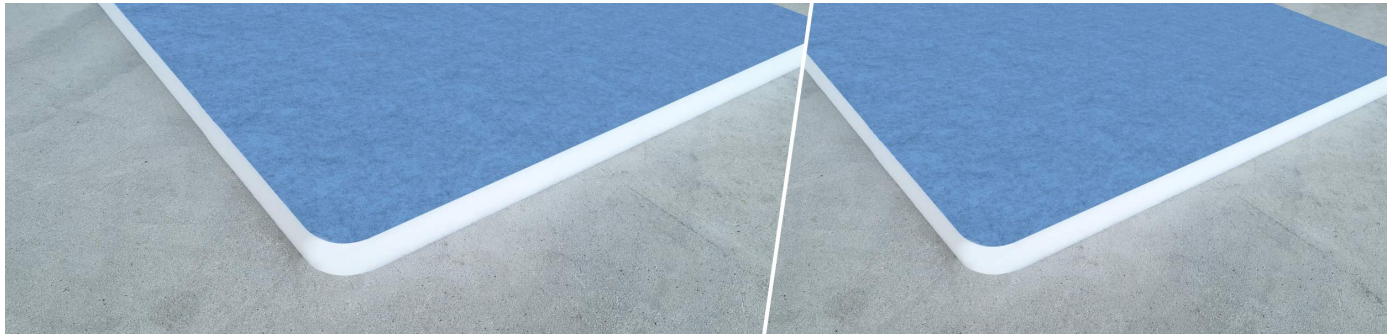

Myriad Panelling Broad AE - Absorber

More than a simple acoustic panel, Myriad AE is a design tool that thrives on creativity and imagination. Myriad AE has a lean, elegant shape and comes with a fabric-covered front, and is easily glued to surfaces, and is supplied with an installation template to simplify installing panels with perfect spacing. Built for high-frequency reverberation control, Myriad AE is made of a recycled PET core that rates as a Class 1 material according to the OEKO-TEX® Standard 100. It is available in different fabric finishes, providing multiple colour options and combinations to take the acoustic design possibilities even further.