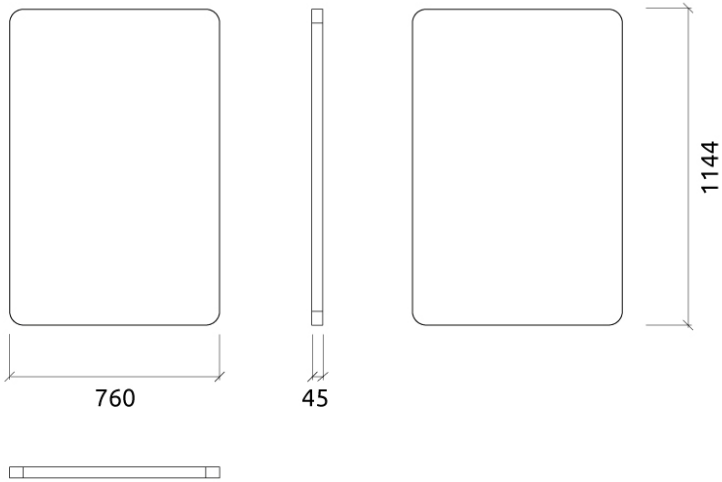

Fixing Systems

GlueArt & Instant Fix Kit

Add-ons

GlueArt

Instant Fix Kit

Dimensions

FR - TT | 760x1144x45mm

FG - SF | 760x1144x45mm

FR - P | 760x1144x45mm

Weight

2.0 Kg

2.0 Kg

2.0 Kg

Box

Quantity per box: 1

Dimensions: xmmm