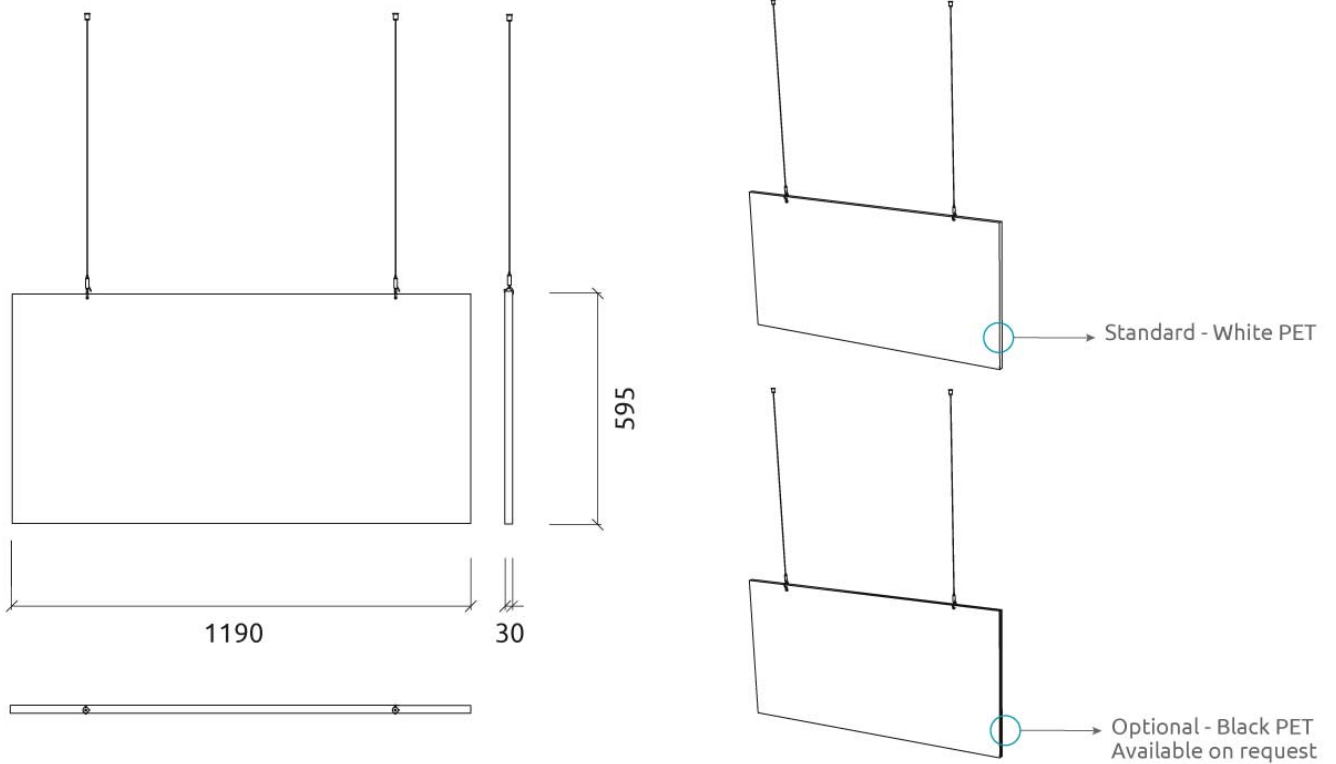

The PET core is a material made entirely from recycled PET plastic, that undergoes an environmentally-friendly transformation process into the non-woven acoustic core we use in this panel. To keep this process as efficient as possible, the thickness of the product may vary slightly (± 3 mm).

Installation:
- Ceiling suspension kit included

Aura is suspended with an easily adjustable cable system, that allows to hang the panel up to 1,5m from the ceiling.

Add-ons

Dimensions

FR - P | 1190x595x30mm
FR - TT | 1190x595x30mm
FG - SF | 1190x595x30mm