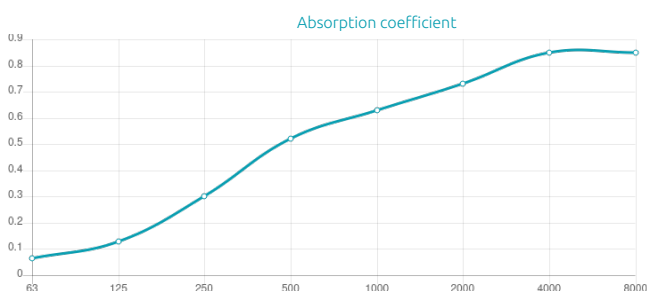

Class 1 product according OEKO-TEX® Standard 100.

Features

Type:
Absorber

Absorption Range:
500 Hz to 5000 Hz

Acoustic Class:
D | (aw) = 0,55

Recommended for

- Restaurants
- Canteens
- Factories

Performance