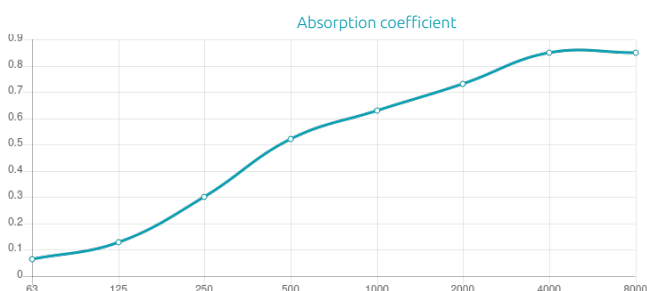

Class 1 product according OEKO-TEX® Standard 100.

Features

Type:
Absorber

Absorption Range:
200 Hz to 5000 Hz

Acoustic Class: B

Recommended for

- Restaurants
- Canteens
- Factories

Performance