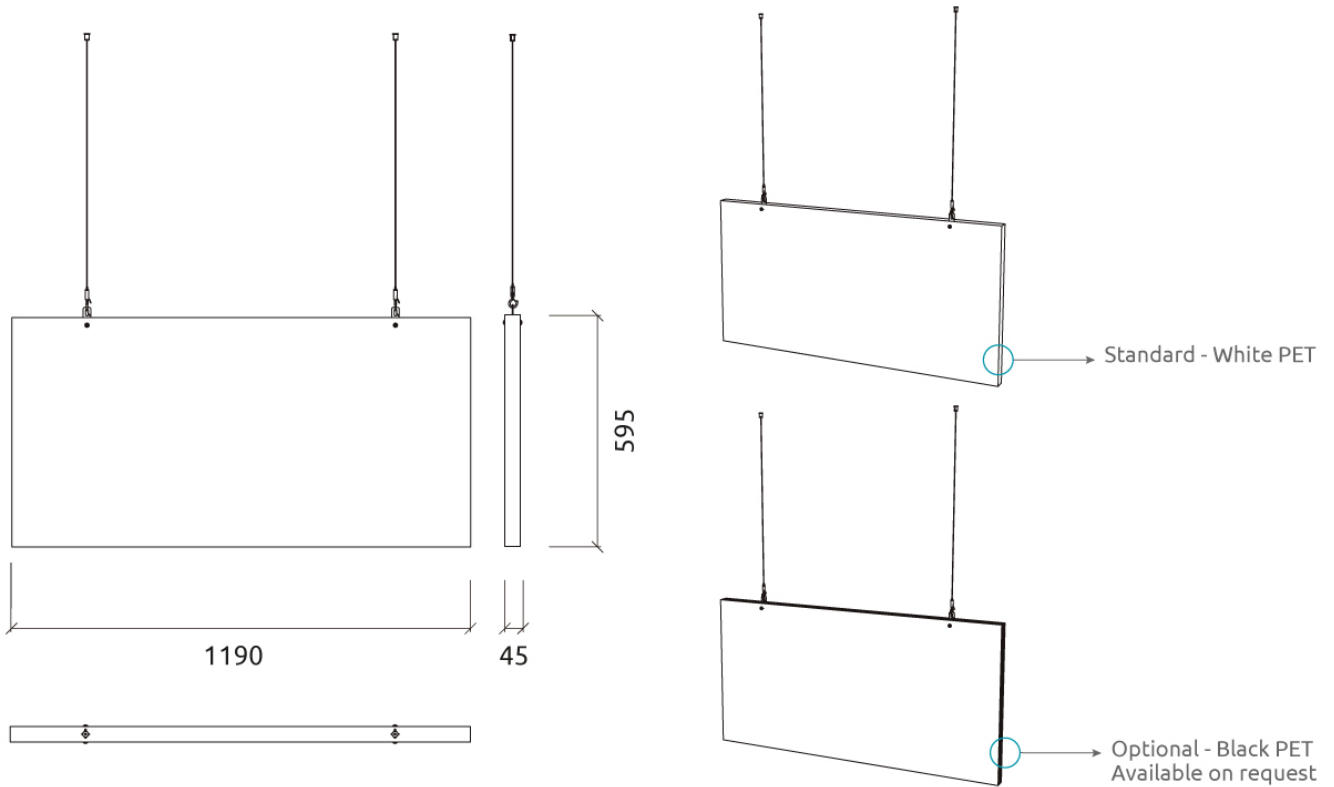

The PET core is a material made entirely from recycled PET plastic, that undergoes an environmentally-friendly transformation process into the non-woven acoustic core we use in this panel. To keep this process as efficient as possible, the thickness of the product may vary slightly (± 3 mm).

Installation:
- Ceiling suspension kit included

Aura is suspended with an easily adjustable cable system, that allows to hang the panel up to 1,5m from the ceiling.

Add-ons

Dimensions

FR - TT | 1190x595x45mm
FG - SF | 1190x595x45mm
FR - P | 1190x595x45mm