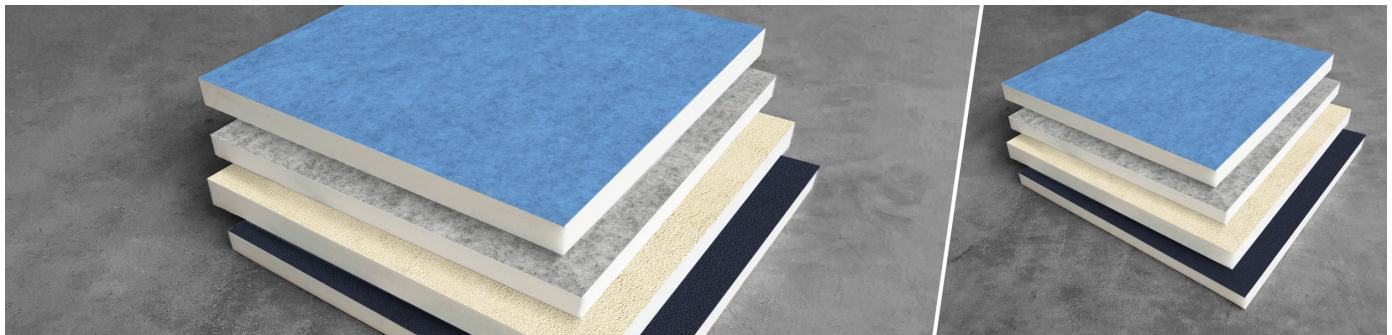

Aura Double SQR AE - Absorber

Aura Absorber is designed for environments that require a discreet, durable, high-performance solution. Aura is designed to have the maximum effect as possible with minimum interference in terms of design and practicality.

The most common ocean pollution, PET plastic bottles, can be recycled into a hard wearing flexible acoustic material with exceptional performance. Aura is made from a 100% recyclable high-performance PET core, available in a range of fabric finishes.

Aura Absorber can be used as drop ceiling tiles, or installed on walls and ceilings using standard panel installation systems or adhesive.

Aura is available in three sizes, and in two different thickness': 30mm for more discreet applications, and 45mm when high performance is required.

Aura Double SQR AE - Absorber | 1190x1190x30mm

The PET core is a material made entirely from recycled PET plastic, that undergoes an environmentally-friendly transformation process into the non-woven acoustic core we use in this panel. To keep this process as efficient as possible, the thickness of the product may vary slightly (± 3 mm).