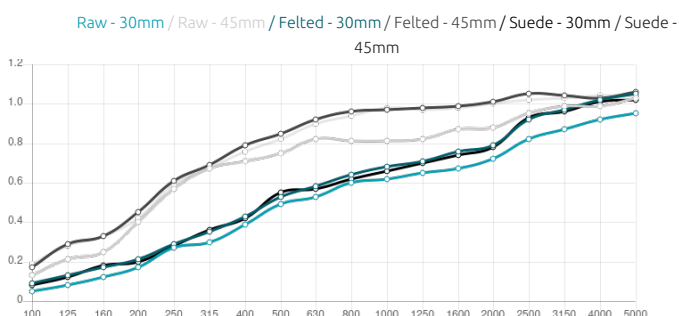

Performance

Recycled PET absorption - Class 1 product according to the OEKO-TEX@ Standard 100.

This product is available in the following Fire Rates:

- FG | Furniture Grade
- FR | Fire Rated

PRODUCT COMPOSITION:

Aura Double SQR AE - Absorber | Suede Fabric Finishes (FG)

- Suede acoustic Fabric
- Sound PET acoustic core - Euro Class B

Aura Double SQR AE - Absorber | Felted Fabric Finishes (FR)

- Felted Acoustic Fabric
- Sound PET acoustic core - Euro Class B

Available Option: The PET used in this product is in the standard white finish. A black PET option is available upon request.

Dimensions:

Aura Double SQR AE - Absorber | 1190x1190x30mm

The PET core is a material made entirely from recycled PET plastic, that undergoes an environmentally-friendly transformation process into the non-woven acoustic core we use in this panel. To keep this process as efficient as possible, the thickness of the product may vary slightly (± 3 mm).