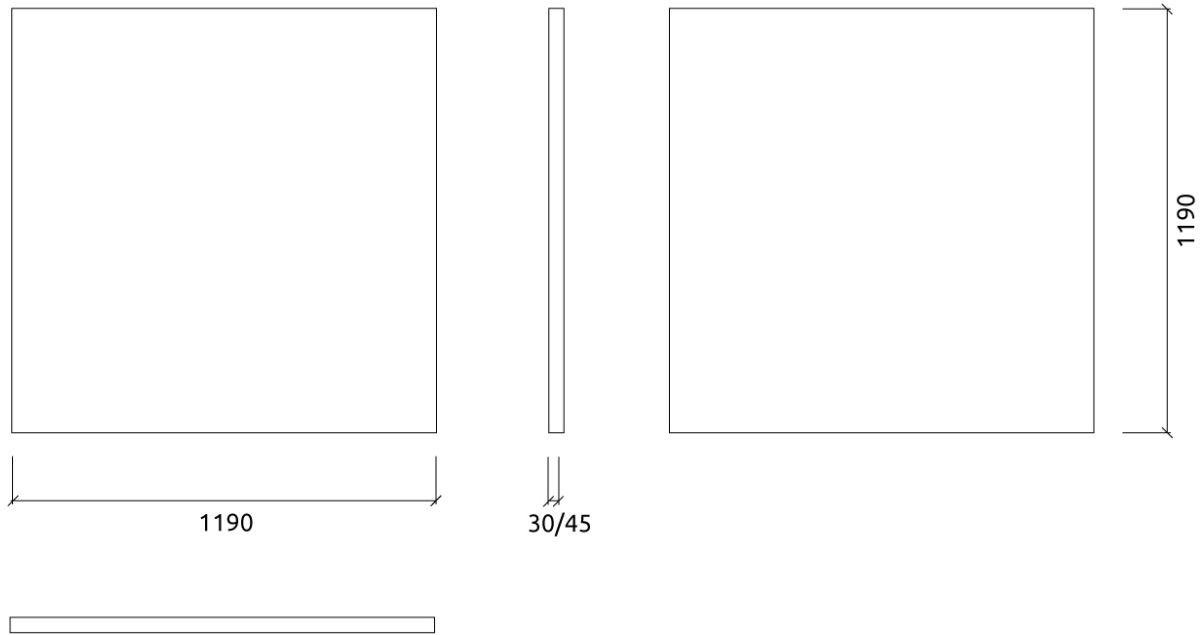

Fixing Systems

GlueArt & Instant Fix Kit

Add-ons

GlueArt

Instant Fix Kit

Dimensions

FG - SF | 1190x1190x30mm

FR - TT | 1190x1190x30mm

FR - P | 1190x1190x30mm

Weight

1.76 Kg

1.76 Kg

1.76 Kg

Box

Quantity per box: 1

Dimensions: 1235x1235x200mm

Volume: 0.305m³

Weight: 12.8Kg