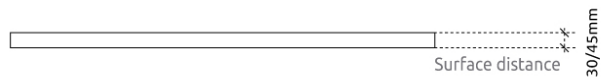

Add-ons

GlueArt

Instant Fix Kit

Dimensions

FG - SF | 1190x1190x30mm

FR - TT | 1190x1190x30mm

FR - P | 1190x1190x30mm

Weight

1.76 Kg

1.76 Kg

1.76 Kg

Box

Quantity per box: 1

Dimensions: 1235x1235x200mm

Volume: 0.305m³

Weight: 12.8Kg